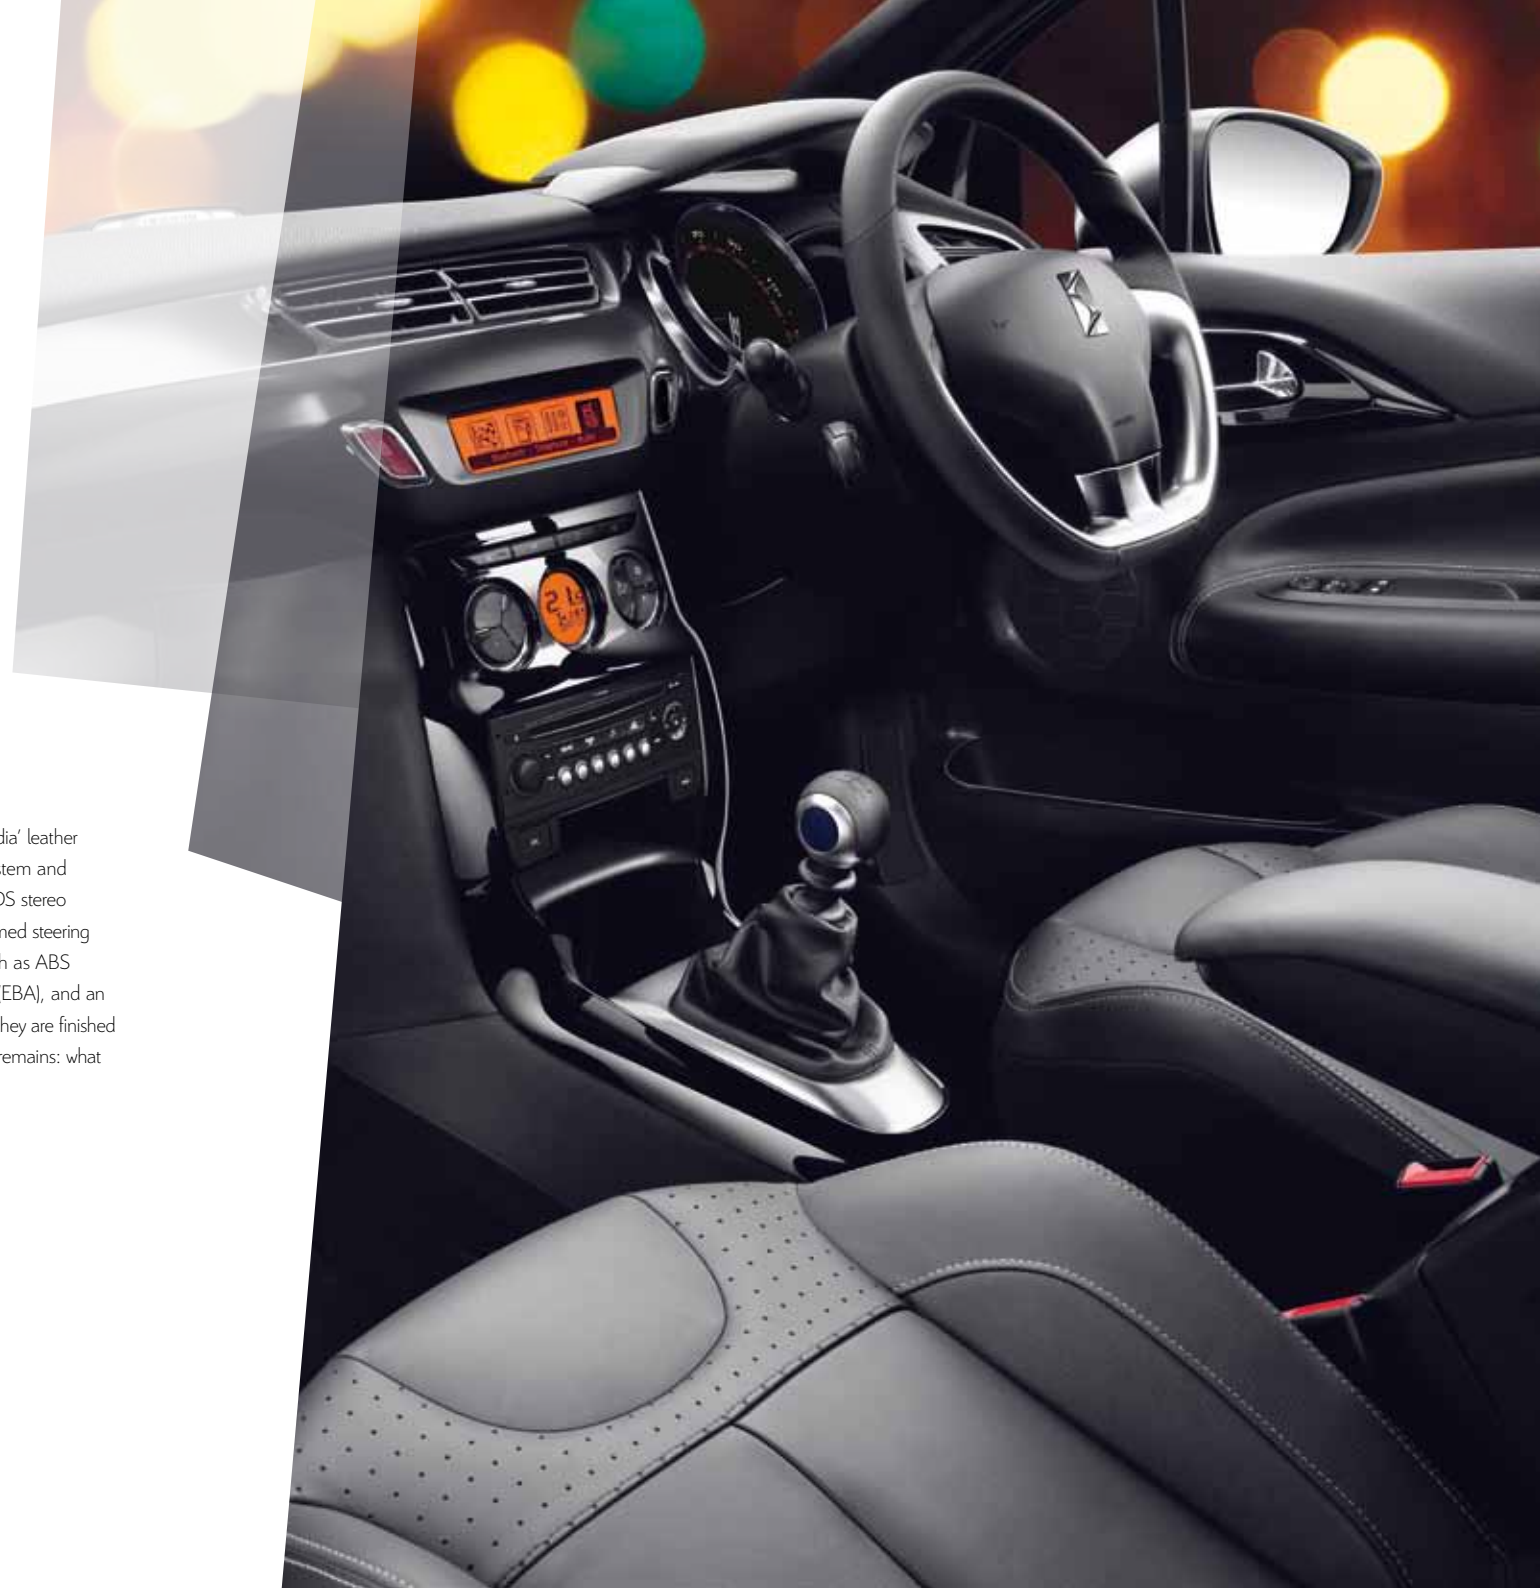

DSport models with Citroën DS3 Plus Pack also have Mistral perforated 'Claudia' leather interior as standard, as well as a Bluetooth® system with USB socket, Hi-Fi system and anti-theft alarm. All this enhances a specification that already comprises an RDS stereo radio/MP3 compatible CD player with steering mounted controls, leather trimmed steering wheel with chrome inserts, dark tinted rear windows and safety technology such as ABS with Electronic Brakeforce Distribution (EBD), Emergency Braking Assistance (EBA), and an Electronic Stability Control (ESC). Plus, to highlight the stunning body colours they are finished with chrome door mirror covers and chrome double exhaust. Just one question remains: what body and roof combination will you choose?