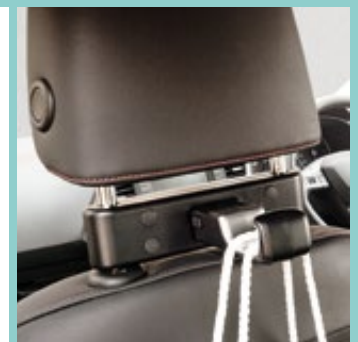

Business pack.

Keep everything in its place with these handy accessories and arrive with your clothes crease-free with the headrest clothes hanger.

Headrest clothes hanger.
Umbrella.
Pen and notepad.
Power bank.
Hook for headrest.

Includes headrest base carrier.