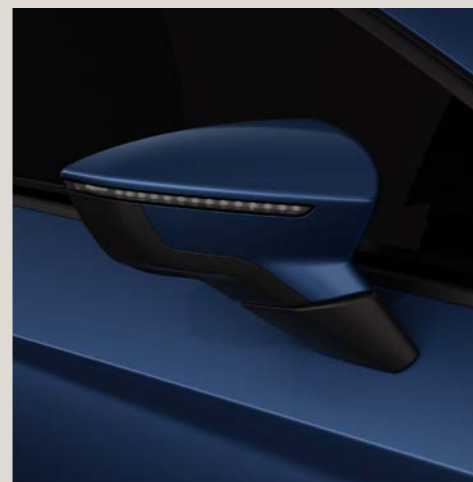

Mediterranean Blue¹ SE SEDY FR FRS XE XCL C