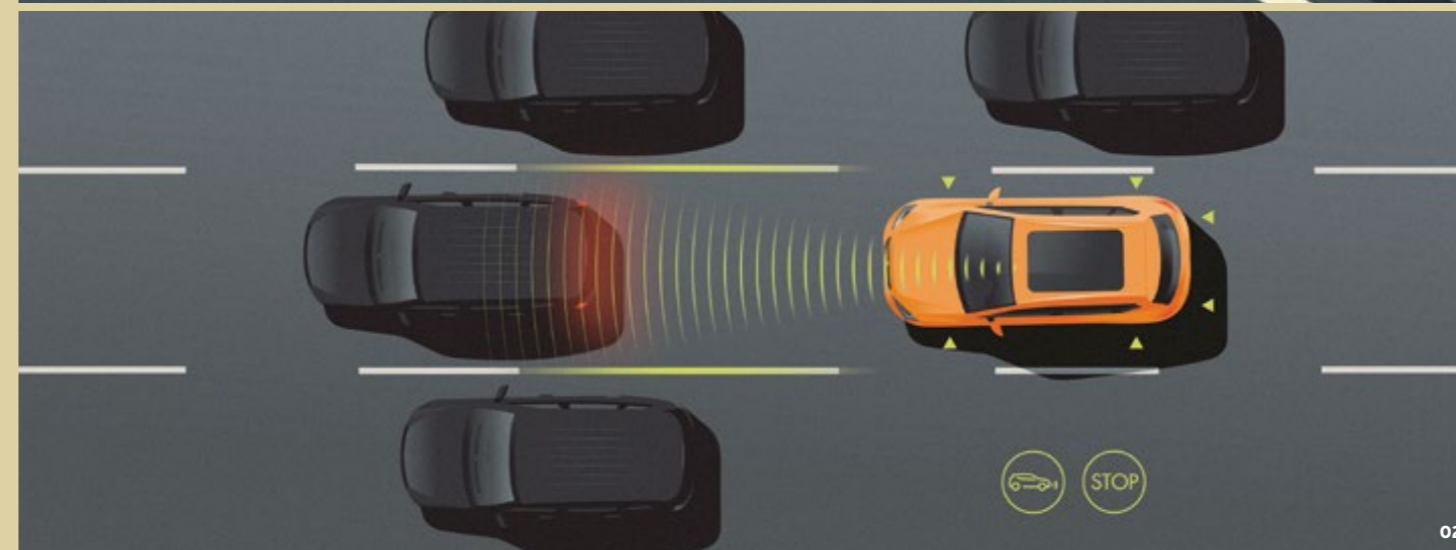

Model shown: Tarraco XCELLENCE Lux.

Model shown: Tarraco XCELLENCE Lux.

Safety

It's about feeling secure. Every step of the way.

The new SEAT Tarraco is designed with your safety and wellbeing in mind. That's why it comes with the latest in advanced safety features. Like Adaptive Cruise Control, which automatically speeds up and slows down your car according to traffic. And everything else you need to keep moving forward fearlessly.

01

01. Emergency Call.

In case of a serious accident, eCall notifies emergency services automatically. Or you can make a call just by pressing the button on the ceiling.

02

02. Lane Assist.

Advanced sensors measure the distance between the Tarraco and other cars in traffic so it can accelerate or decelerate accordingly. Without ever leaving the lane.