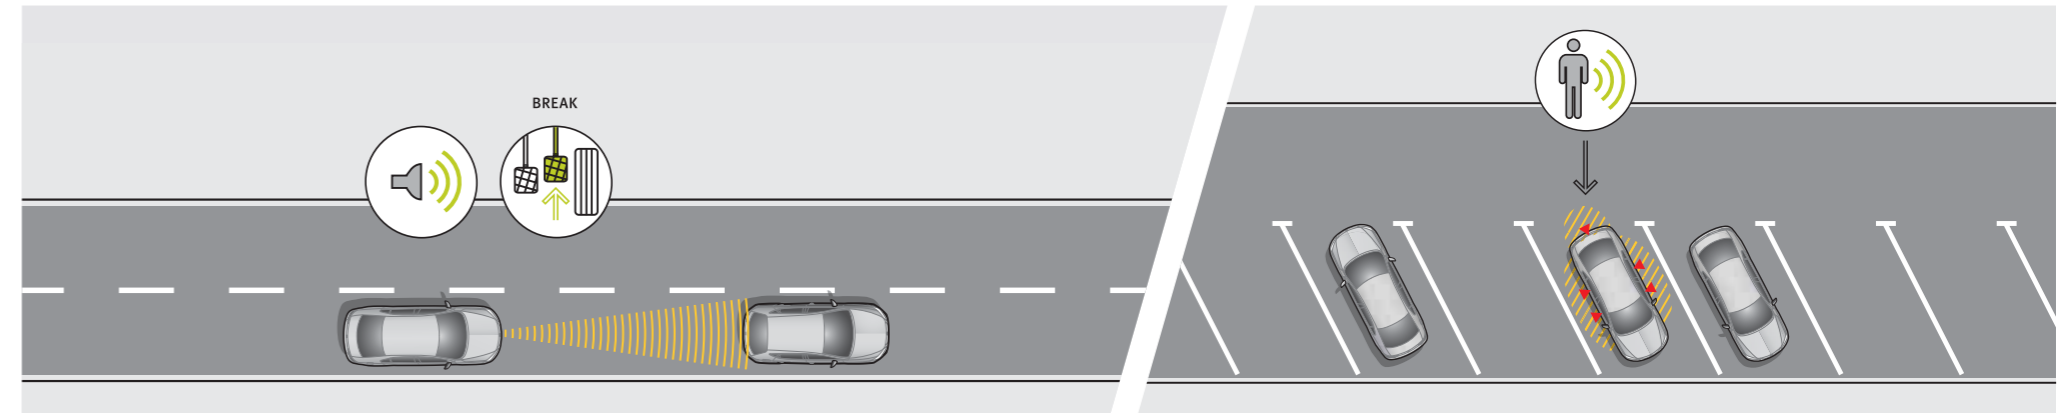

TECHNICAL DATA

Safety

FRONT ASSIST.

Stay collision-free, with Front Assist, featuring a built in radar system to gauge the proximity of other vehicles. An audible and visible alert is activated to avoid collisions and keep you and your Toledo safe, it automatically activates the brakes to avoid a collision within a given speed range. Available as an option on the Style trim.

KESSY KEYLESS ENTRY AND GO.

The KESSY Keyless Enter and Go allows you to enter as well as to start and stop your SEAT Toledo without inserting a key into the door or ignition. A feature standard on the Style Advanced trim.