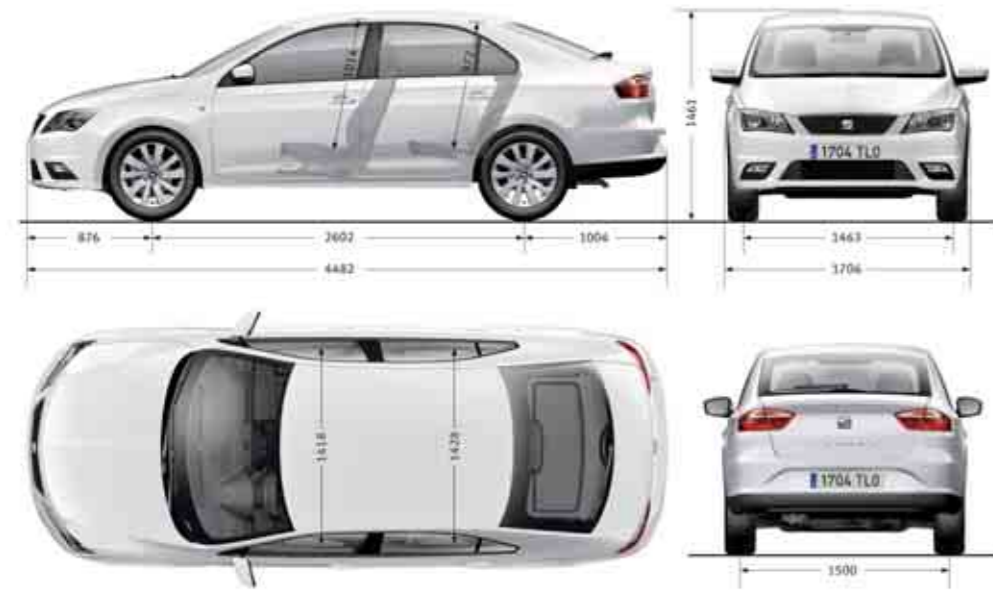

TECHNICAL DATA

Dimensions

Engines Availability

PETROL

	SE	Style	Style Advanced
1.2 TSI 110 PS	-	■	■

DIESEL

1.4 TDI 90 PS DSG-auto	■	-	-
1.4 TDI 90 PS	■	-	-
1.6 TDI 115 PS	■	■	■

SAFETY FIRST.

A maximum 5-star Euro NCAP (For detailed information go to www.euroncap.com) safety rating and the most advanced safety features proves it's one of the safest cars in it's class.