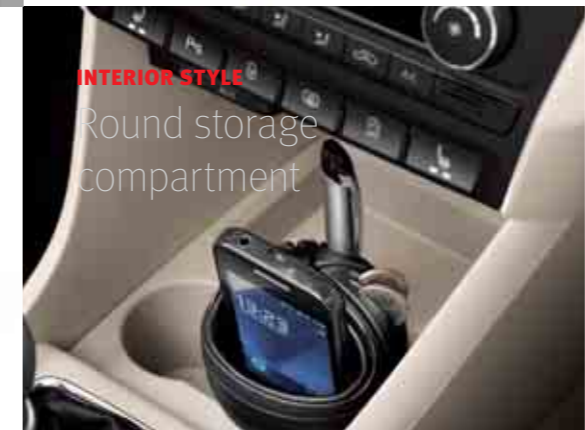

Emergency phone charger

INTERIOR STYLE

Round storage compartment

SEAT ACCESSORY PACKS

Gadget pack 

A pack full of the latest practical SEAT accessories gadgets to keep your car organised and functional, including the latest Espresso machine.