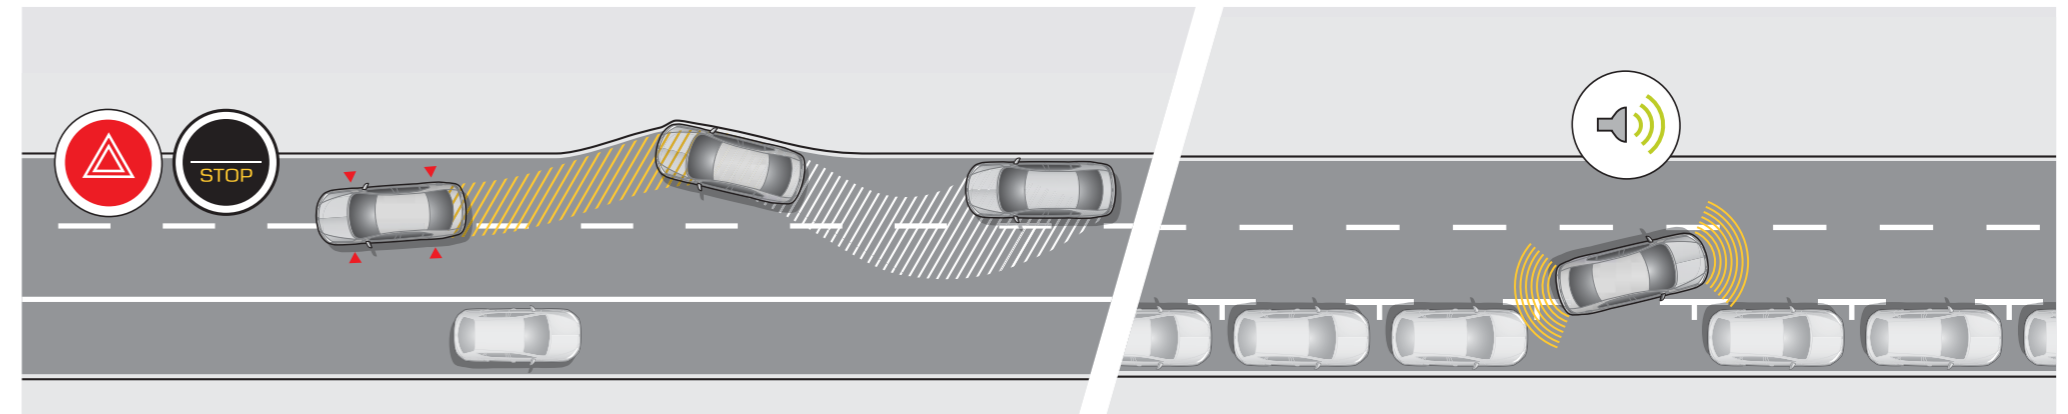

MULTI-COLLISION BRAKING SYSTEM.

In the unlikely case of an accident, this system brakes the car automatically, avoiding or reducing the impact of subsequent collisions. A feature standard on all Toledo trims.

REAR VIEW CAMERA.

Located in the rear bumper, the camera will show you what the rear view mirrors can't, making backing-up or parking in tight spots a kid's game. . A feature optional on Style and Style Advanced.