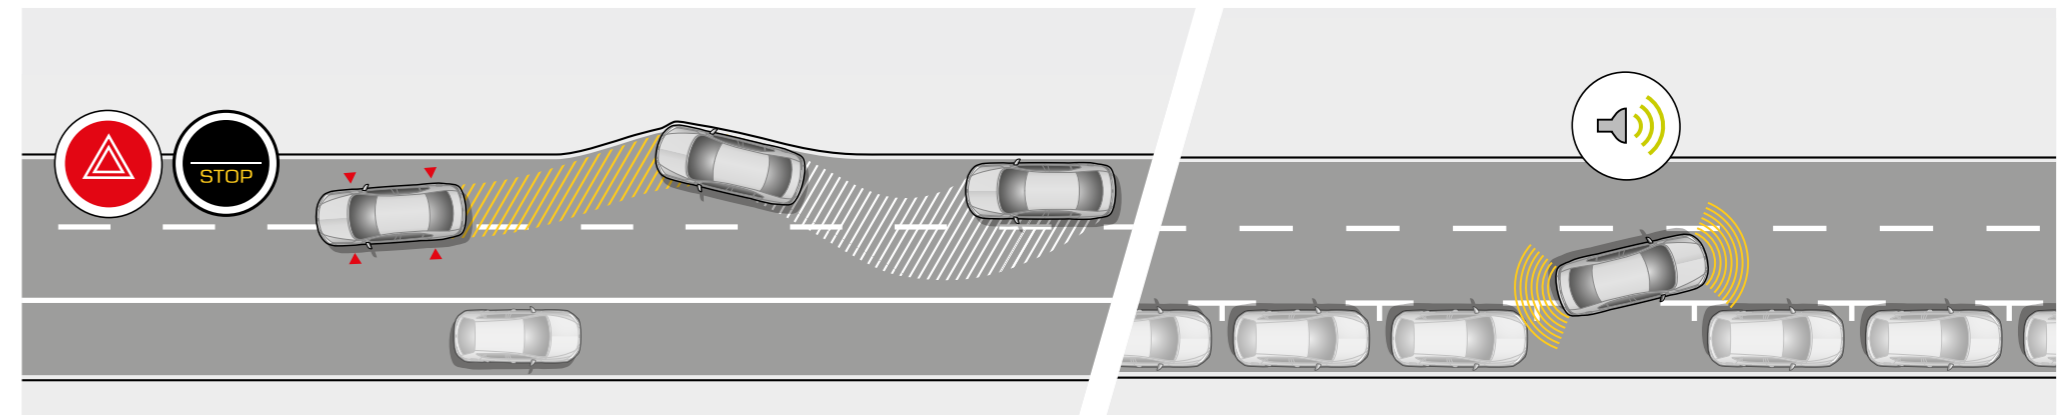

MULTI-COLLISION BRAKING SYSTEM.

In the unlikely case of an accident, this system brakes the car automatically, avoiding or reducing the impact of subsequent collisions. A feature standard on all Toledo trims.

REAR VIEW CAMERA.

Located in the rear bumper, the camera will show you what the rear view mirrors can't, making backing-up or parking in tight spots a kid's game. . A feature optional on Style and Style Advanced.