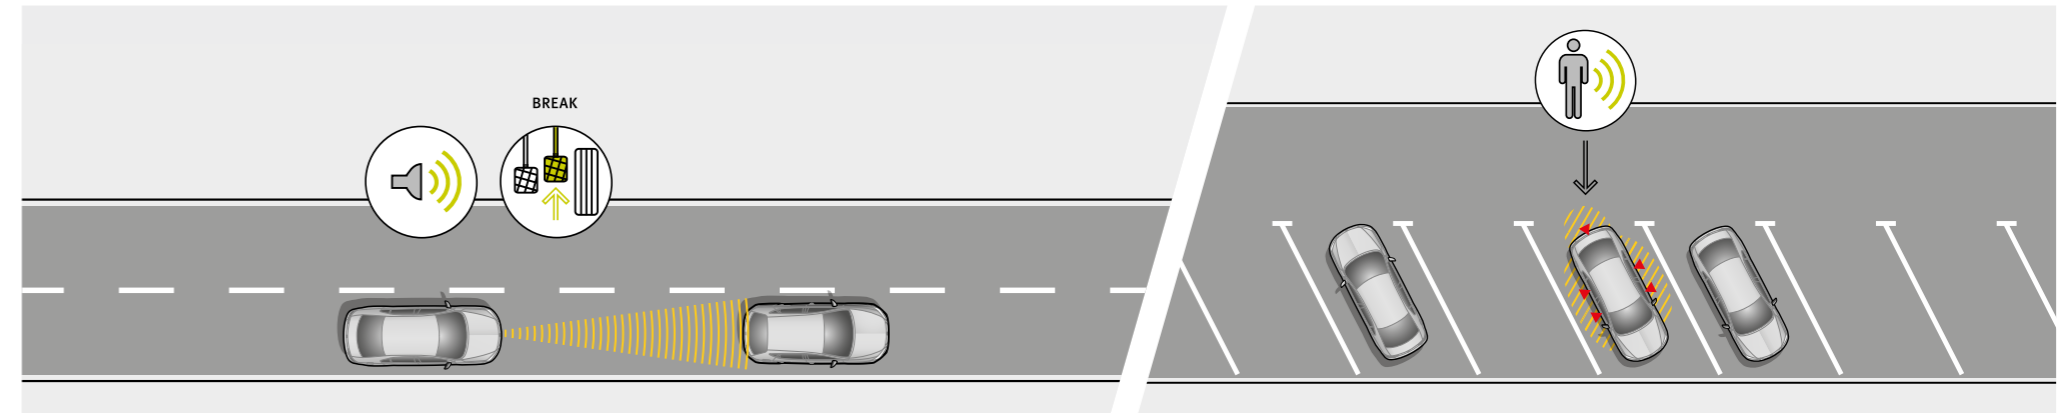

A maximum 5-star Euro NCAP (For detailed information go to www.euroncap.com) safety rating and the most advanced safety features proves it's one of the safest cars in it's class.

TECHNICAL DATA

Safety

FRONT ASSIST.