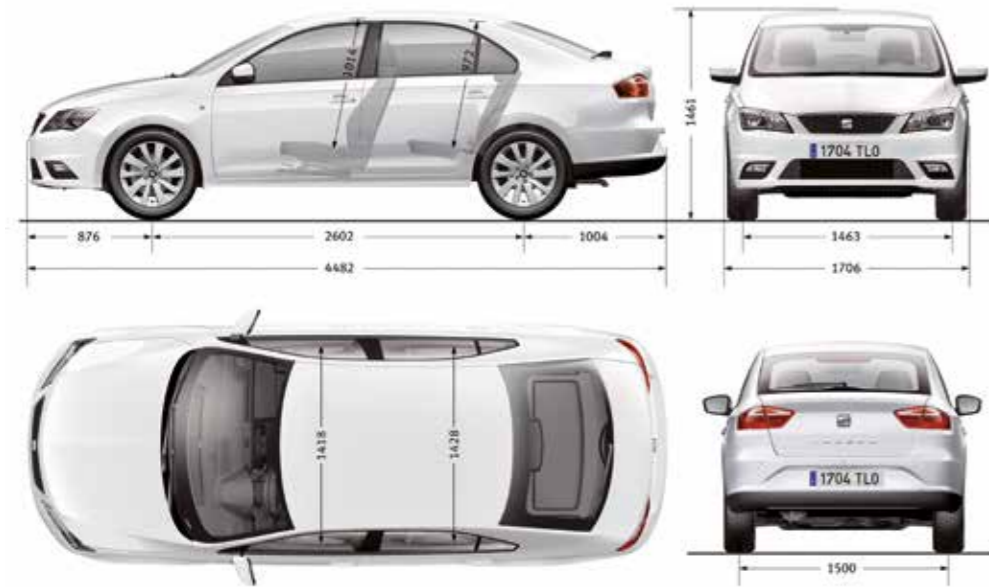

TECHNICAL DATA

Dimensions

Engines Availability

PETROL

	SE	Style	Style Advanced
1.2 TSI 110 PS	-	■	■

DIESEL

1.4 TDI 90 PS DSG-auto	■	-	-
1.4 TDI 90 PS	■	-	-
1.6 TDI 115 PS	■	■	■

SAFETY FIRST.

A maximum 5-star Euro NCAP (For detailed information go to www.euroncap.com) safety rating and the most advanced safety features proves it's one of the safest cars in it's class.