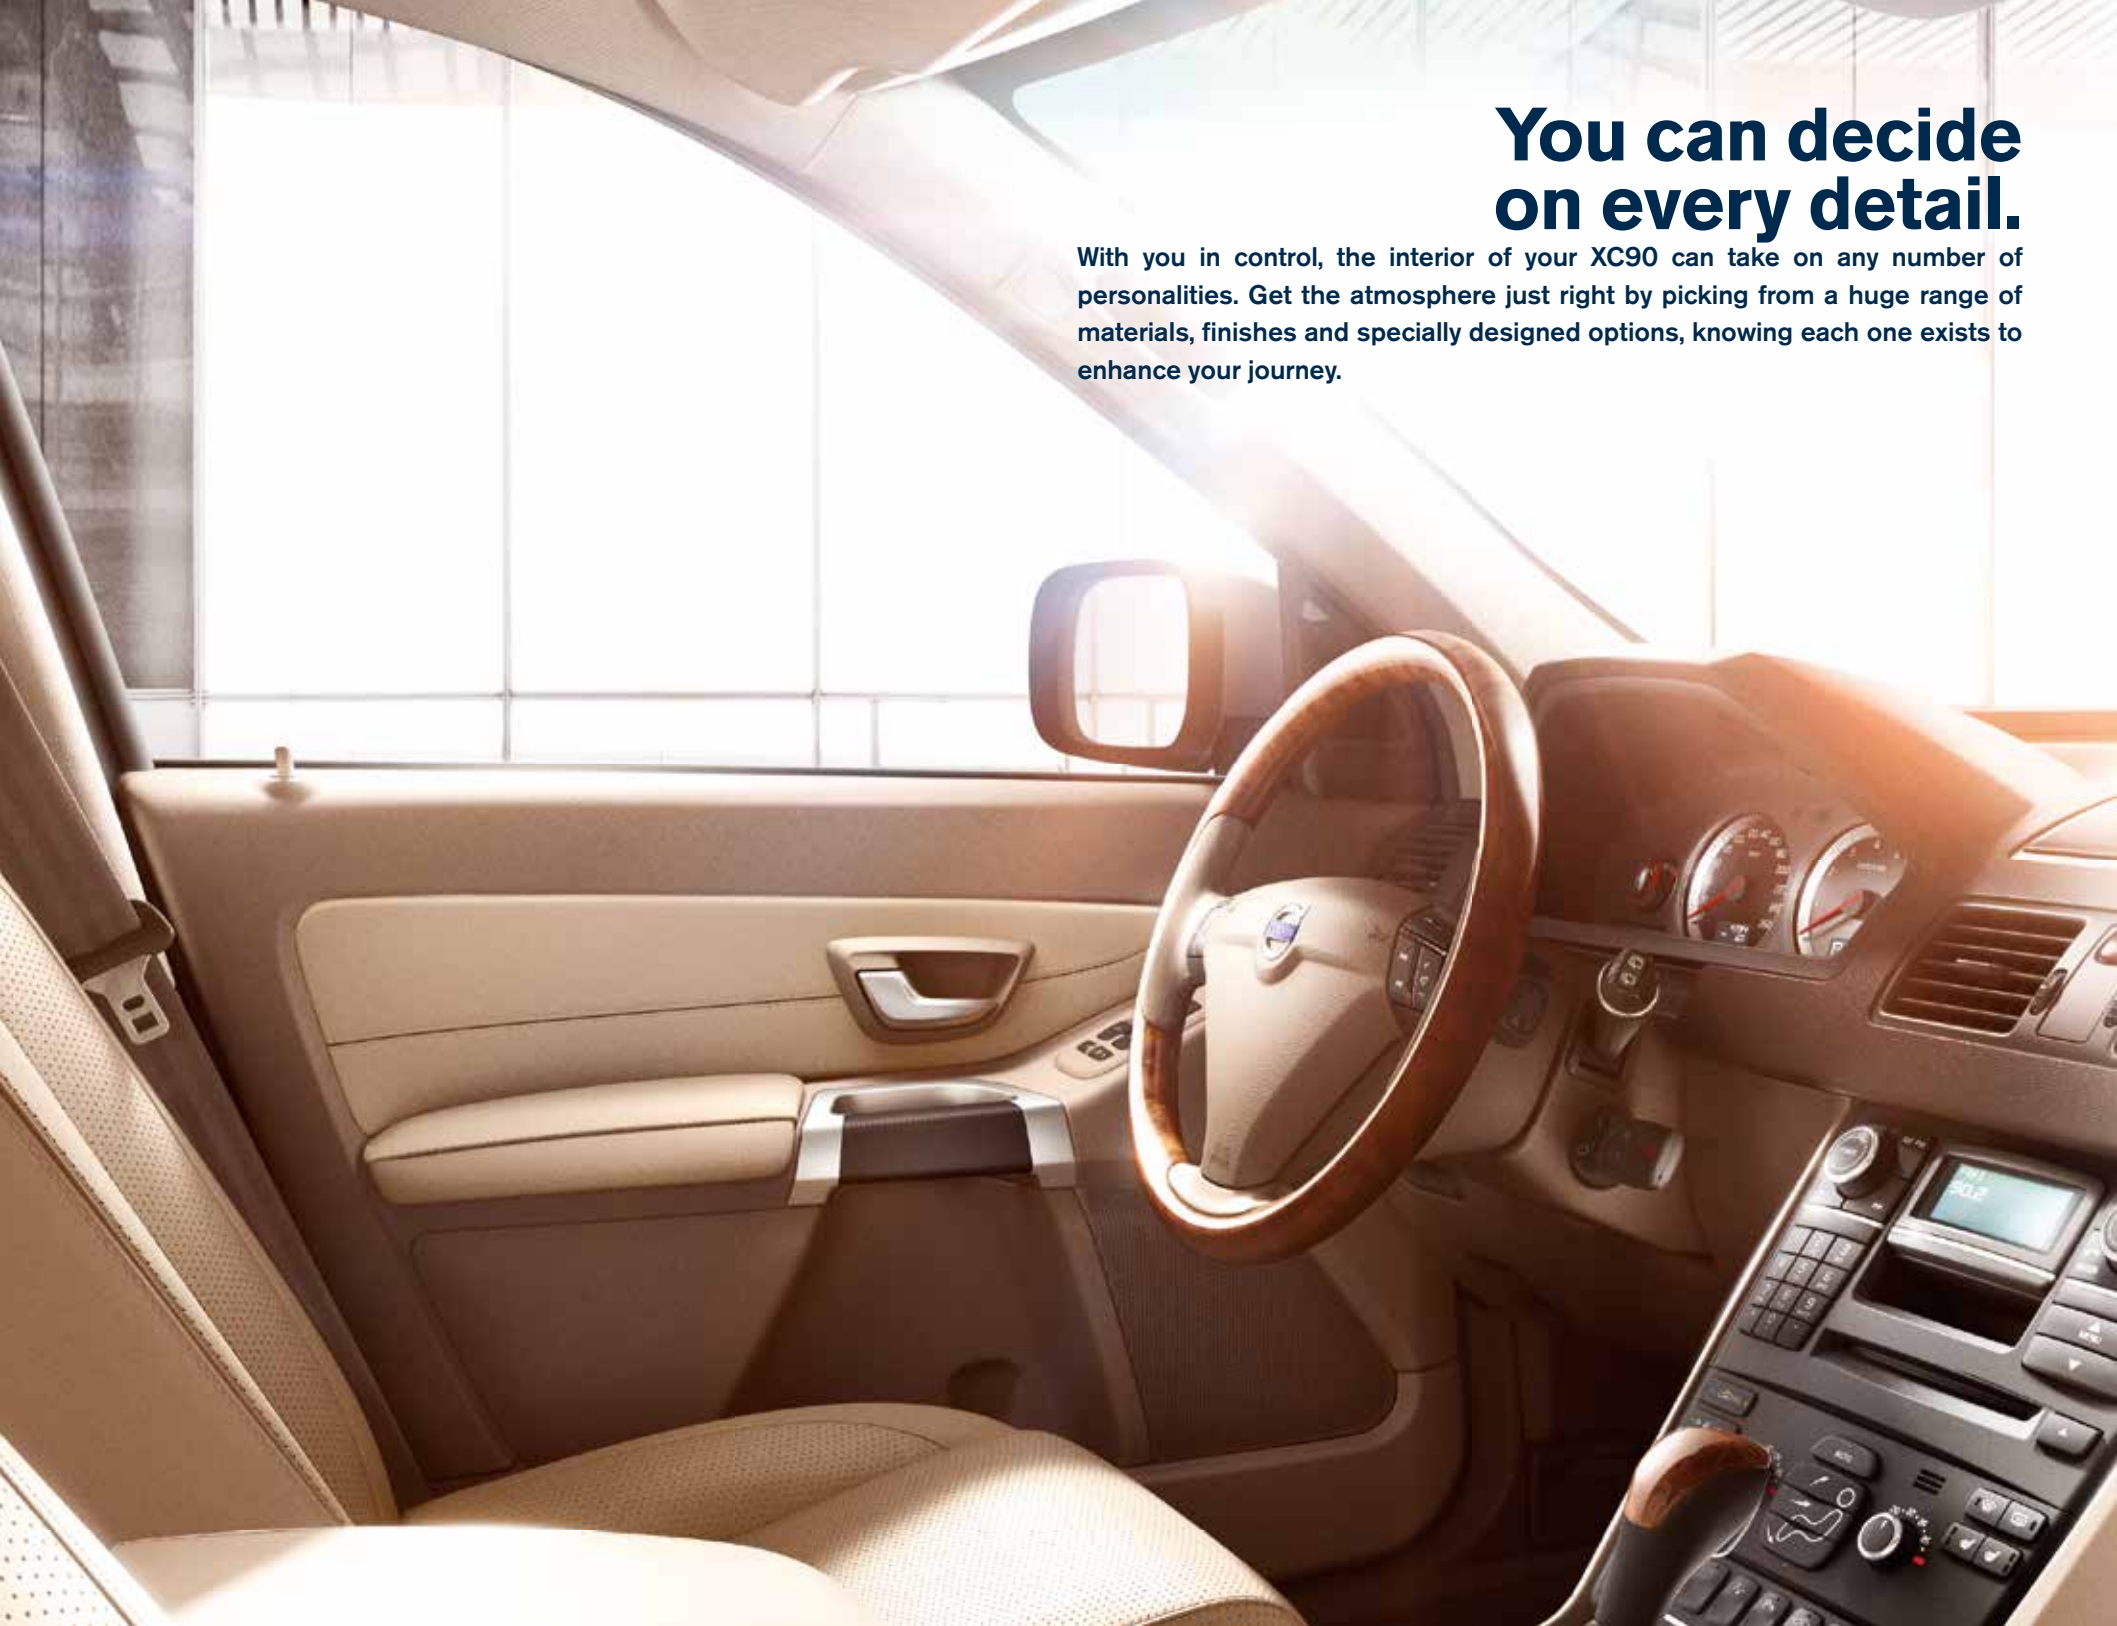

You can decide on every detail.

With you in control, the interior of your XC90 can take on any number of personalities. Get the atmosphere just right by picking from a huge range of materials, finishes and specially designed options, knowing each one exists to enhance your journey.