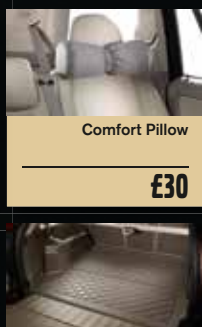

Child Safety Seat
(9 months to 6 years)

£255

Comfort Pillow

£30

Load Compartment Mat, Plastic

£100

Sunblinds

FROM £100