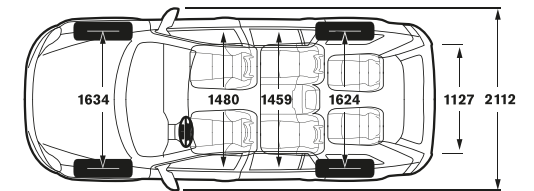

(i) The results do not express or imply any guarantee of the fuel consumption of a particular car

(ii) Official fuel consumption figures are obtained in accordance with Directive 93/116/EC as amended by 1999/100/EC. The figures are obtained under controlled test conditions and as such consumption achieved on the road will not necessarily accord with the official test results. Factors including driving styles and road, car and weather conditions will also have a bearing on actual fuel consumption achieved

(iii) Unbraked towing weight must not exceed 50% of kerb weight up to a maximum of 750 kg

(iv) All diesel models are fitted with a particulate filter

Notes: The weight of a vehicle will influence the level of CO₂ emitted and as a result, vehicles with higher levels of specification and factory fit options may emit higher levels of CO₂. However, Vehicle Excise Duty is charged according to the weight and CO₂ emissions of the standard vehicle, as published in this price list. The weight effect of any additional items does not affect the amount of Vehicle Excise Duty payable.

LUGGAGE COMPARTMENT	
Volume to glass line – rear seats up, litres	249
Volume to glass line – 3rd row down, 2nd row up, litres	615
Volume to roof – all rear seats down, litres	1837

GROUND CLEARANCE	
Vehicle Ground Clearance, mm	218
With 2 Persons, mm	207
Wading Depth, mm	406
Departure Angle	28°
Approach Angle	25°
Breakover Angle	20°

INSURANCE RATINGS	
Insurance ratings may vary depending on model line and specification. For details, please go to volvocars.co.uk	

XC90