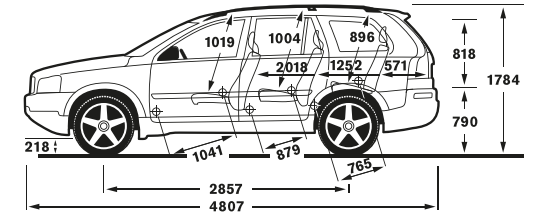

(i) The results do not express or imply any guarantee of the fuel consumption of a particular car

(ii) Official fuel consumption figures are obtained in accordance with Directive 93/116/EC as amended by 1999/100/EC. The figures are obtained under controlled test conditions and as such consumption achieved on the road will not necessarily accord with the official test results. Factors including driving styles and road, car and weather conditions will also have a bearing on actual fuel consumption achieved

(iii) Unbraked towing weight must not exceed 50% of kerb weight up to a maximum of 750 kg

(iv) All diesel models are fitted with a particulate filter

Notes: The weight of a vehicle will influence the level of CO₂ emitted and as a result, vehicles with higher levels of specification and factory fit options may emit higher levels of CO₂. However, Vehicle Excise Duty is charged according to the weight and CO₂ emissions of the standard vehicle, as published in this price list. The weight effect of any additional items does not affect the amount of Vehicle Excise Duty payable.

LUGGAGE COMPARTMENT	
Volume to glass line – rear seats up, litres	249
Volume to glass line – 3rd row down, 2nd row up, litres	615
Volume to roof – all rear seats down, litres	1837

GROUND CLEARANCE	
Vehicle Ground Clearance, mm	218
With 2 Persons, mm	207
Wading Depth, mm	406
Departure Angle	28°
Approach Angle	25°
Breakover Angle	20°

INSURANCE RATINGS	
Insurance ratings may vary depending on model line and specification. For details, please go to volvocars.co.uk	

XC90