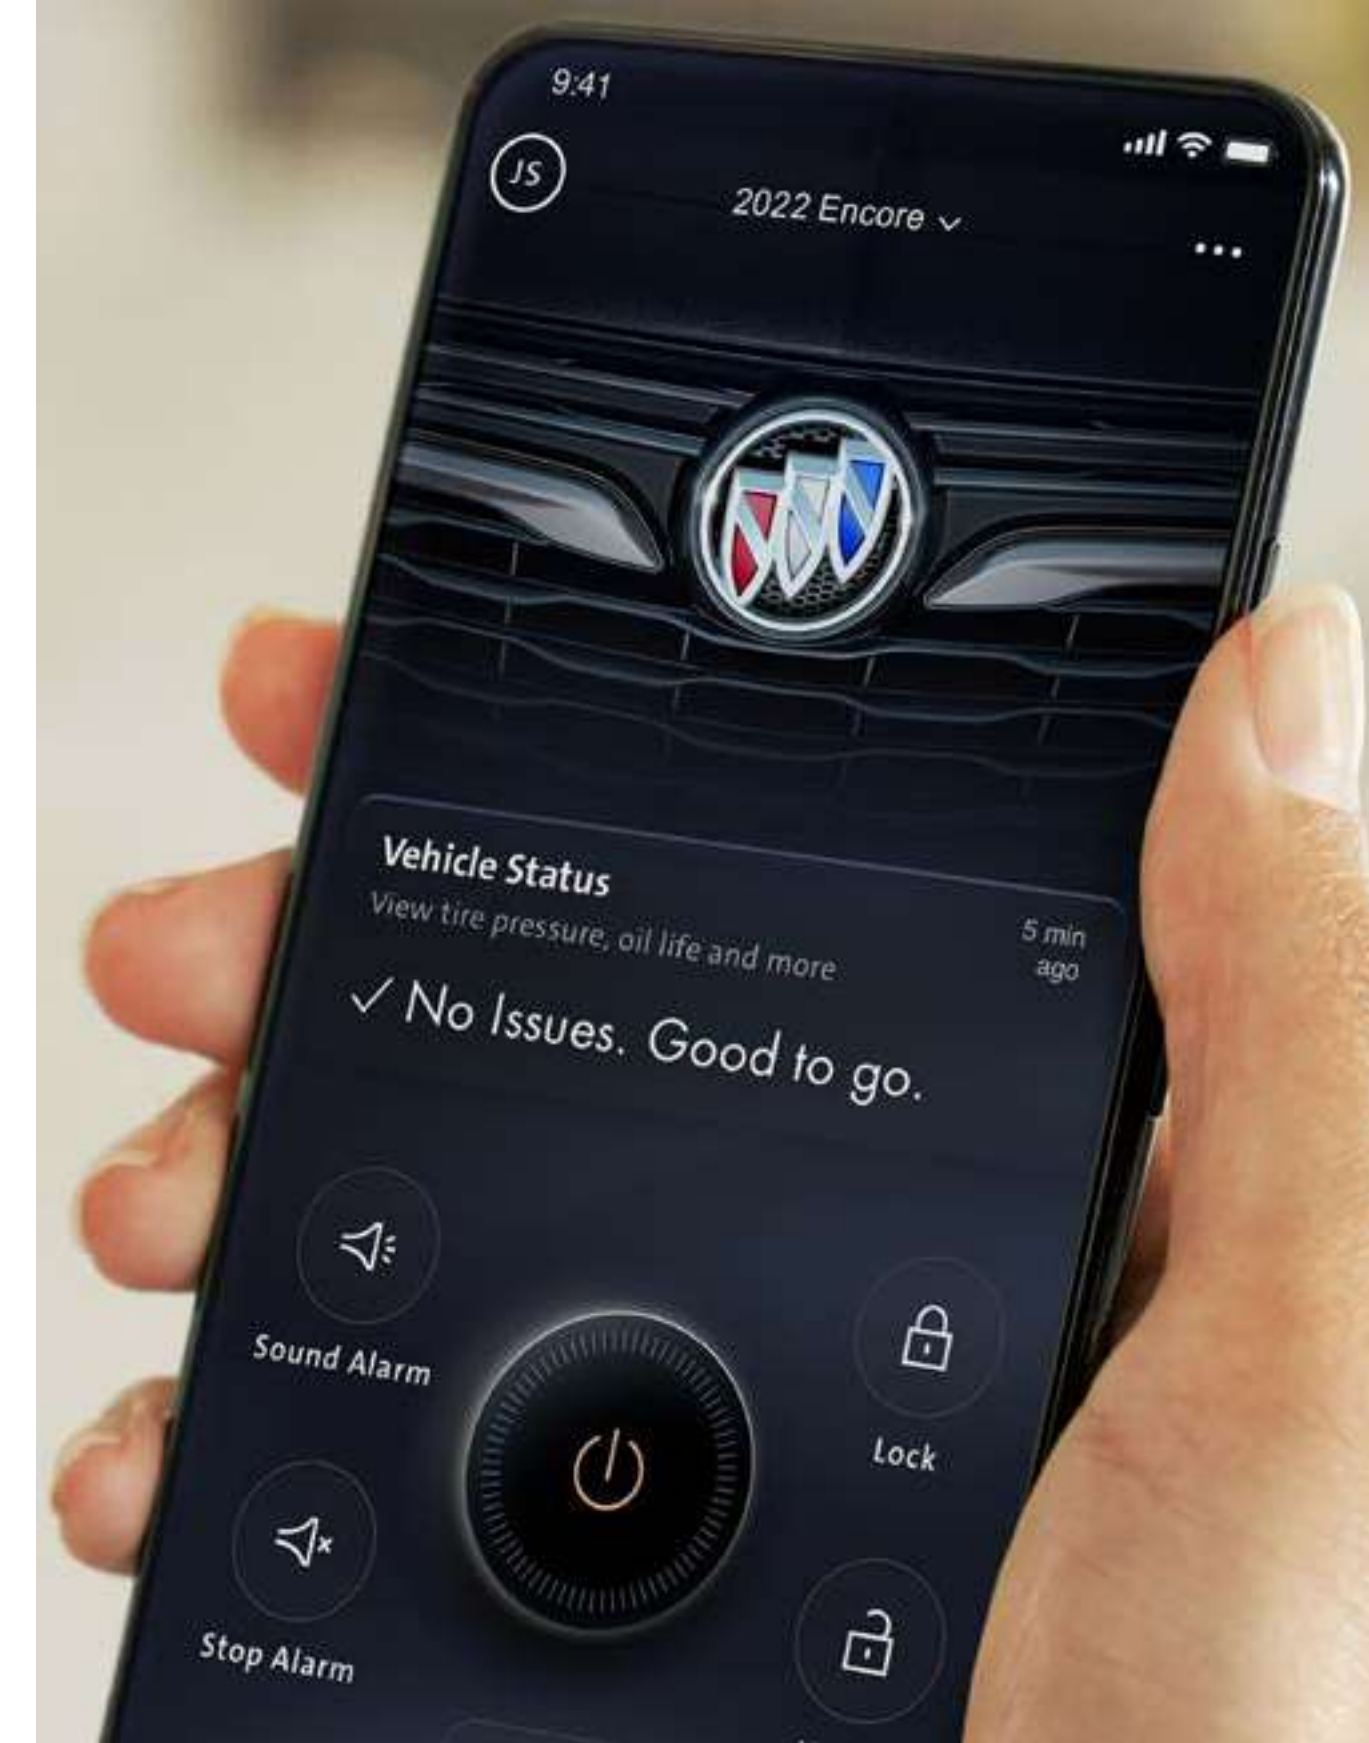

GIVING CONNECTIVITY A STARRING ROLE

Encore offers a host of available in-vehicle perks designed around the way you live. The result? Intelligent connections for simplified living.

HIGHLIGHTS

- [Apple CarPlay® compatibility¹](#)
- [Android Auto™ compatibility²](#)
- Available [Wi-Fi® Hotspot³](#)