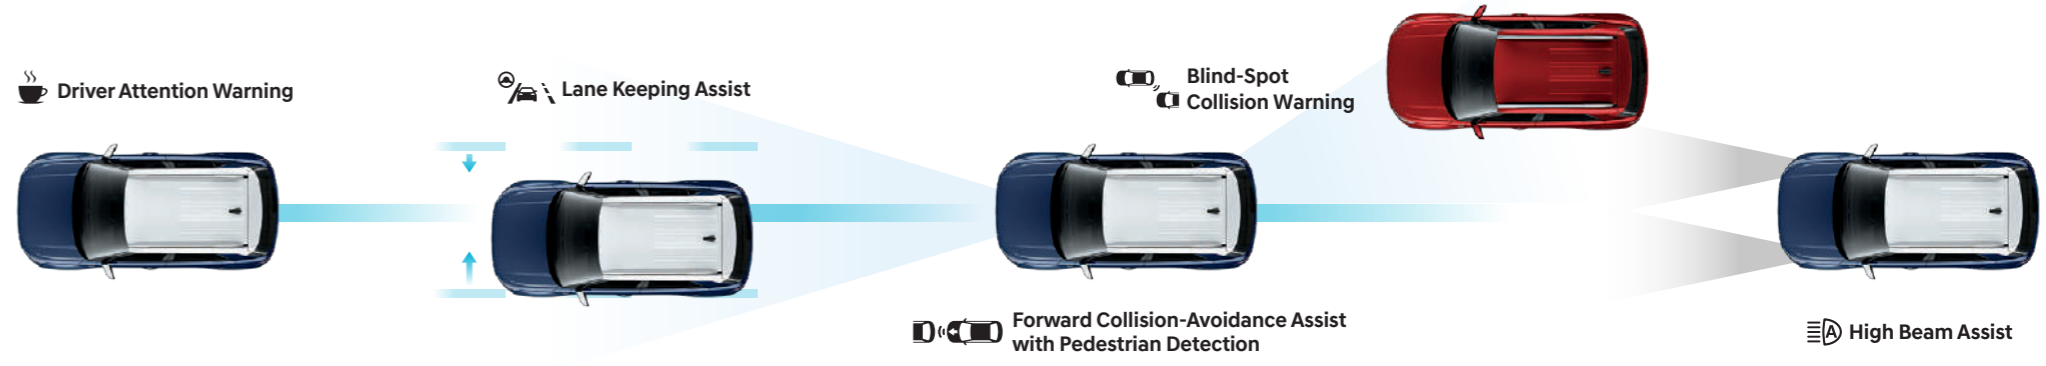

Beyond these standard features, Venue is also available with Blind-Spot Collision Warning and Rear Cross-Traffic Collision Warning, which act as extra sets of eyes.⁶ Venue's core safety engineering starts with a body constructed of advanced high-strength steel and zones designed to absorb and disperse impacts, helping to protect you and your passengers inside the cabin.

Forward Collision-Avoidance Assist with Pedestrian Detection

Rear Cross-Traffic Collision Warning

Drive Mode Select

Tilt-and-telescopic steering wheel

SmartSense Safety Technologies

With savvy design, smart technology and sophisticated safety features, Venue is the small SUV with big city hustle. Available in three trims – SE, SEL or Denim – Venue's fresh attitude is obvious the instant you glance at its chiseled angles, cascading mesh grille or available two-tone roof.

Step inside, and Venue plays host with seating for five and party favors like Apple CarPlay[®] and Android Auto[™]. Plug your smartphone into a USB port, and familiar icons for accessing your music playlists, maps, text messages and more appear on Venue's standard 8" touchscreen.¹