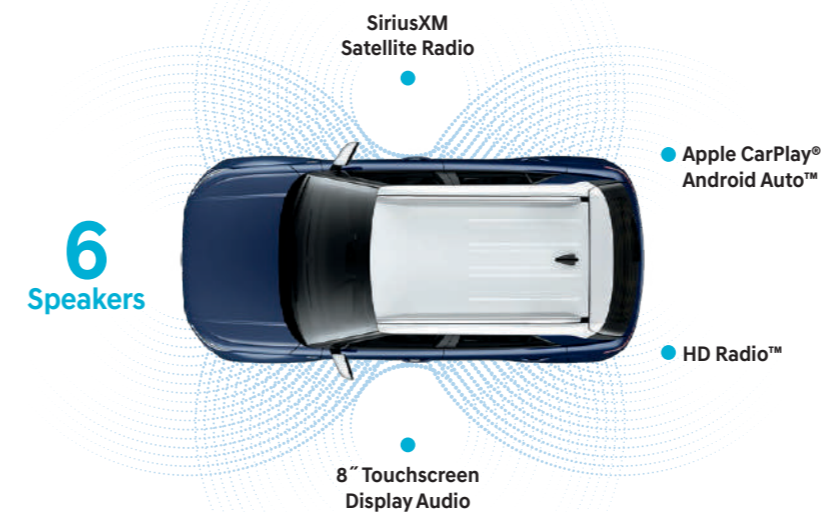

Automatic temperature control