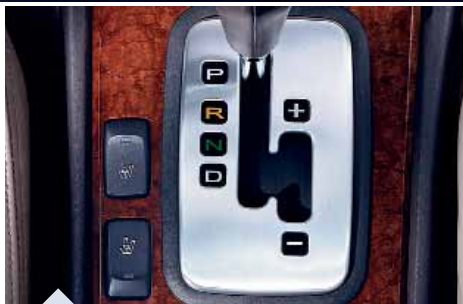

SHIFTRONIC®

The XG350 models proudly boast SHIFTRONIC, a feature that offers clutchless manual sport shifting for enthusiasts who enjoy added control of their driving experience.

TRANSMISSION

The standard electronically controlled 5-speed automatic transmission provides smooth, sequential shifting, which contributes to the XG350's refined performance.