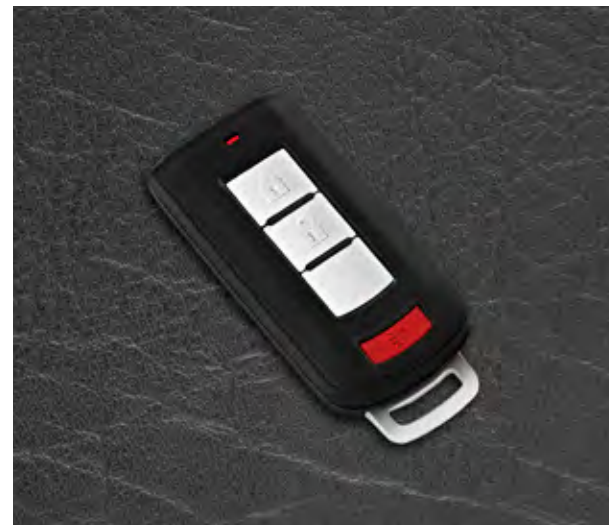

BLUETOOTH® TECHNOLOGY

To help you concentrate on the road ahead, standard Bluetooth® wireless technology allows you to play music from your Bluetooth-enabled phone, iPod®, or other MP3 player devices.¹⁶