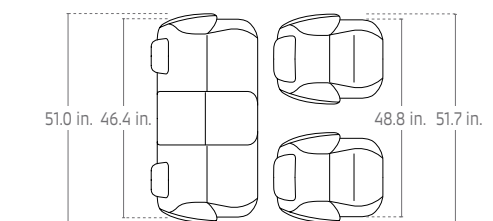

## EXTERIOR DIMENSIONS

Overall length	149.4 in.
Wheelbase	96.5 in.
Track, Front	56.3 in.
Track, Rear	55.7 in.

INTERIOR DIMENSIONS (SAE)	Head Room	Shoulder Room	Legroom	Hip Room
Front	39.0 in.	51.7 in.	41.7 in.	48.8 in.
Rear	37.2 in.	51.0 in.	34.2 in.	46.4 in.

## EXTERIOR DIMENSIONS

Overall height	59.4 in.
Overall width	65.6 in.
Ground clearance	6.3 in.