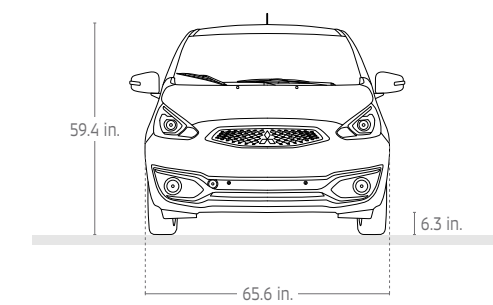

## EXTERIOR DIMENSIONS

Overall height	59.4 in.
Overall width	65.6 in.
Ground clearance	6.3 in.