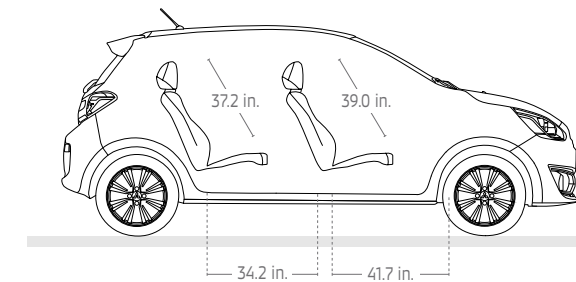

## EXTERIOR DIMENSIONS

Overall length	149.4 in.
Wheelbase	96.5 in.
Track, Front	56.3 in.
Track, Rear	55.7 in.

INTERIOR DIMENSIONS (SAE)	Head Room	Shoulder Room	Legroom	Hip Room
Front	39.0 in.	51.7 in.	41.7 in.	48.8 in.
Rear	37.2 in.	51.0 in.	34.2 in.	46.4 in.