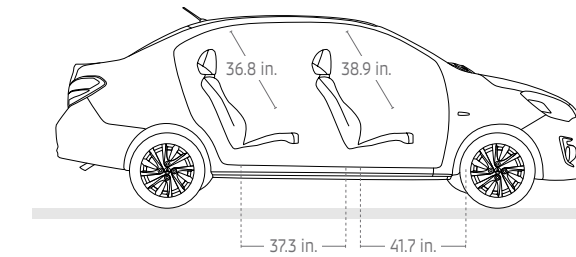

### EXTERIOR DIMENSIONS

Overall length	169.5 in.
Wheelbase	100.4 in.
Track, Front	56.9 in.
Track, Rear	56.3 in.