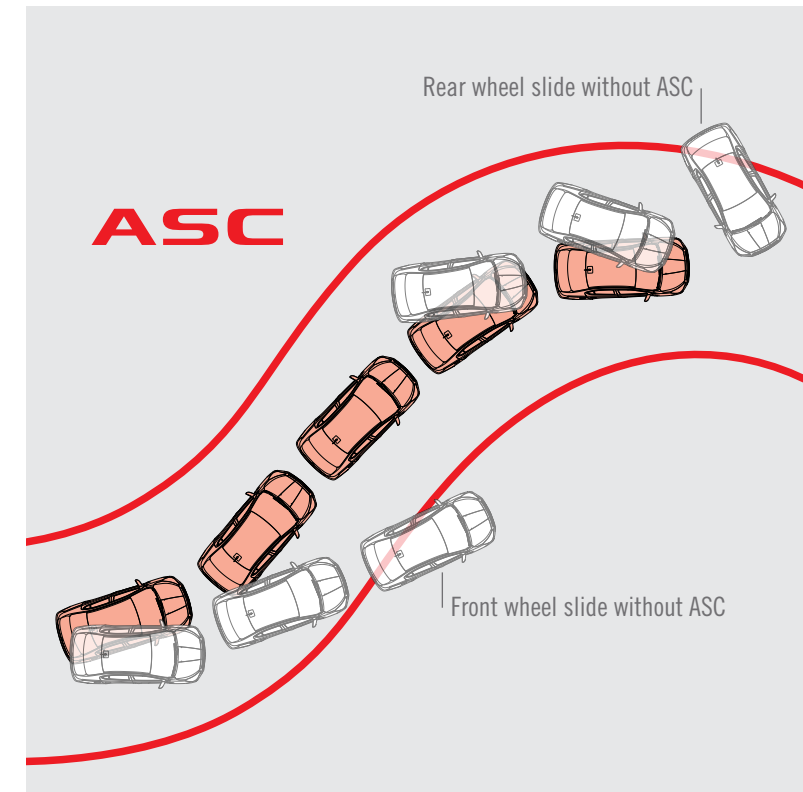

STANDARD REARVIEW CAMERA

The standard rearview camera helps you view the area directly behind your vehicle on the audio display screen, for improved safety.

ACTIVE STABILITY CONTROL WITH TRACTION CONTROL

Active Stability Control (ASC) with Traction Control Logic (TCL) helps you maintain control in adverse driving conditions and during emergency maneuvers. Sensors monitor traction and activate the anti-lock braking system when it detects skidding or a loss of traction. By applying the brakes on specific wheels, the system helps your car track in your intended direction.

SEVEN STANDARD AIRBAGS

The Mirage G4 and Mirage both feature a standard Supplemental Restraint System (SRS) that consists of seven airbags, including dual-stage front airbags with a seat position sensor, front side-impact airbags, 1st- and 2nd-row side-impact curtain airbags, and a driver's knee airbag*. You can't be too careful.

HILL START ASSIST

When accelerating from a standstill on a steep incline, Hill Start Assist helps prevent your Mirage G4 or Mirage from rolling backward. When activated, this standard feature holds the brakes for approximately two seconds, which gives you time to move your foot from the brake pedal to the accelerator.

Mirage GT in Sapphire Blue