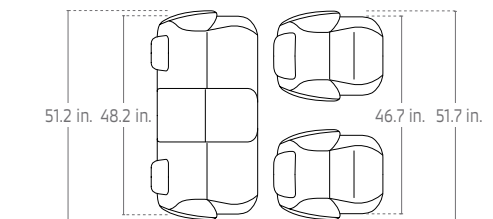

VOLUME (SAE)

Interior volume	101.8 cubic ft.
Passenger volume	89.2 cubic ft.
Cargo volume	12.6 cubic ft.

Illustrations are for design purposes only.