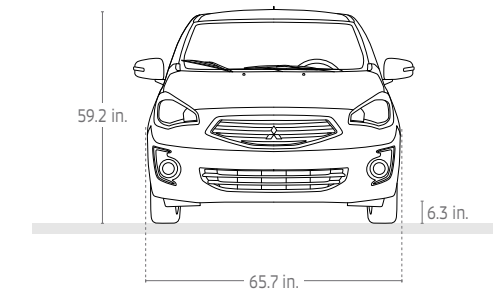

EXTERIOR DIMENSIONS

Overall height	59.2 in.
Overall width	65.7 in.
Ground clearance	6.3 in.