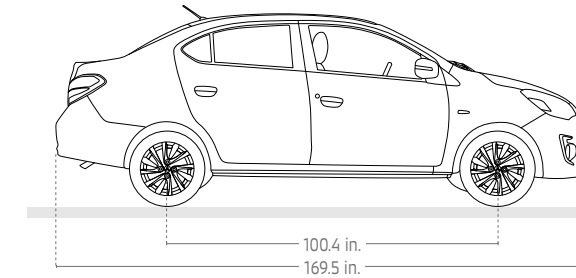

### EXTERIOR DIMENSIONS

Overall length	169.5 in.
Wheelbase	100.4 in.
Track, Front	56.9 in.
Track, Rear	56.3 in.