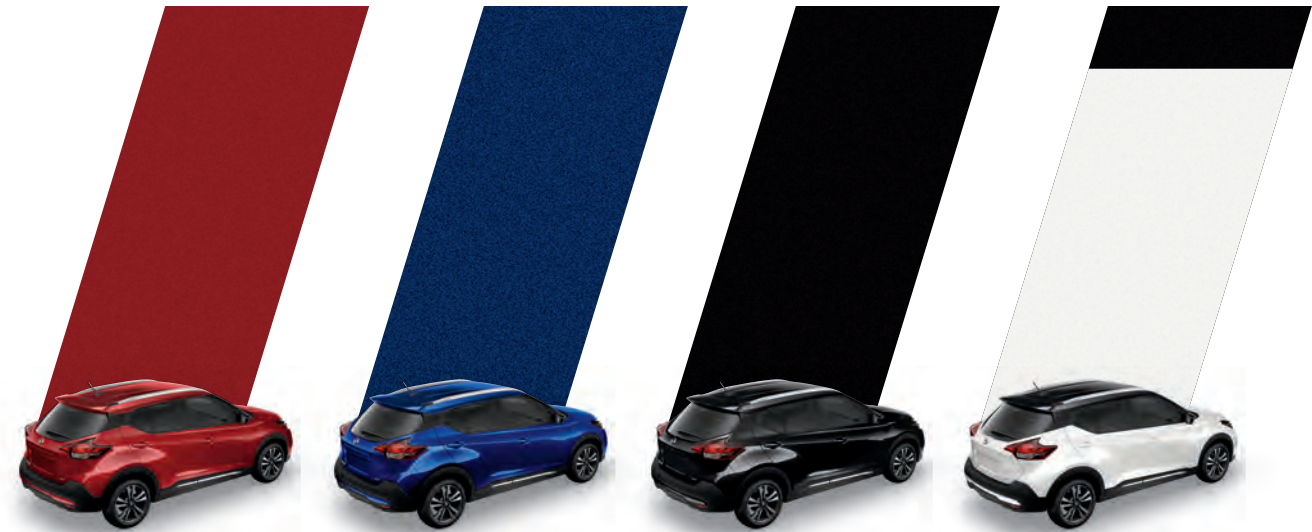

Deep Blue Pearl RAY

Super Black KH3

Super Black KH3 Roof
Aspen White QAC Body¹¹

Cayenne Red NAH