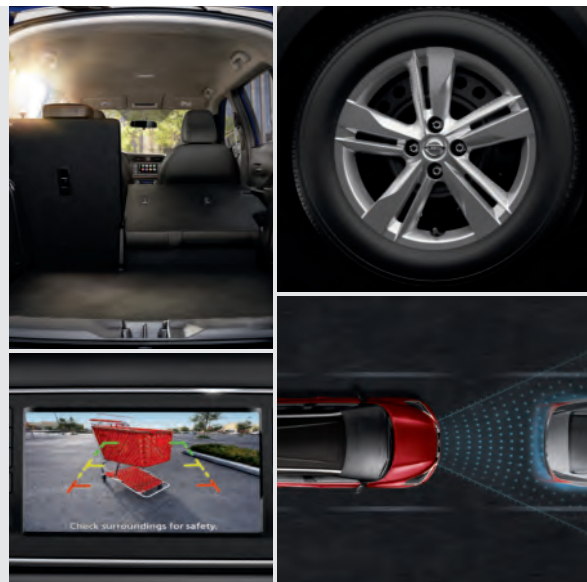

**SR**

INCLUDES SV EQUIPMENT PLUS

- LED headlights with LED signature accents
- Fog lights
- Rear roof spoiler
- Dark chrome front grille accent
- Front and rear bumpers with body-color inserts
- Silver-painted exterior door trim
- Black painted outside mirrors with integrated turn signals
- Intelligent Around View® Monitor<sup>7</sup>
- Leather-wrapped steering wheel
- Leather-wrapped shift knob
- Sport seat fabric with color accents and stitching
- Integrated Dynamics-control Module (IDM)