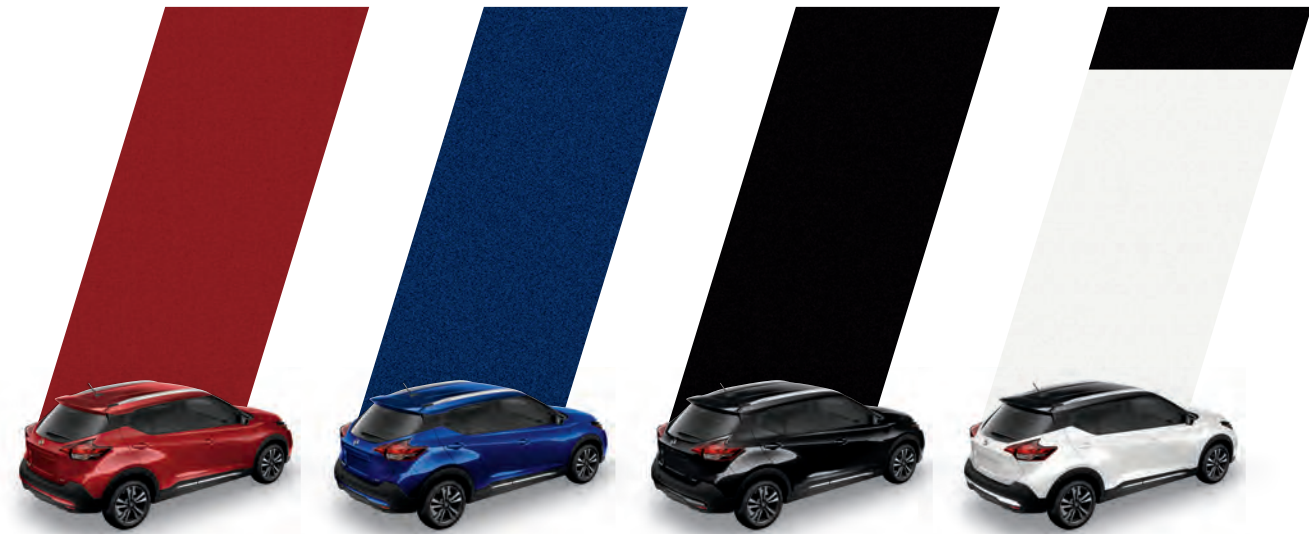

Cayenne Red Metallic

Deep Blue Pearl

Super Black

Super Black Roof
Aspen White TriCoat Body¹²

S SV SR

S SV SR

S SV SR

S SV SR

	☐	☐	☐
			☐

	☐	☐	☐
			☐

	☐	☐	☐
			☐

	☐	☐	☐
			☐

■ Standard

Nissan has taken care to ensure that the color swatches presented here are the closest possible representations of actual vehicle colors. Swatches may vary slightly due to the printing process and whether viewed in daylight, fluorescent or incandescent light. Please see the actual colors at your dealer.