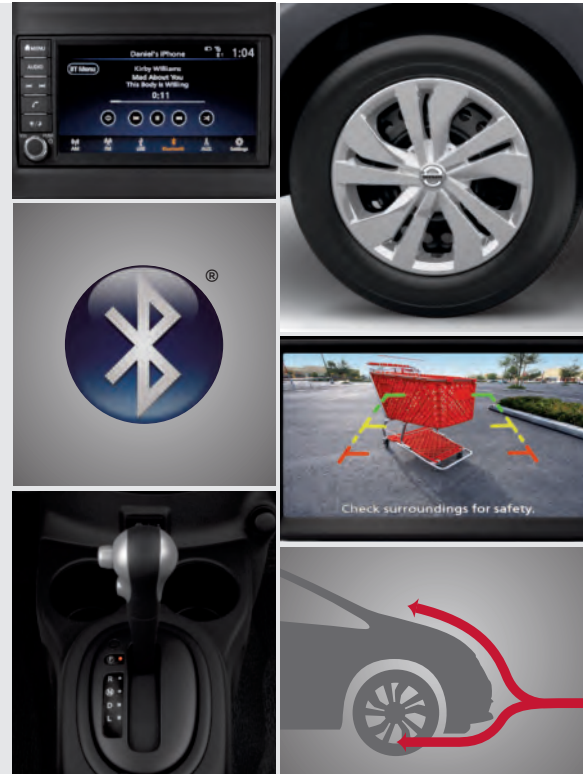

CHOOSE YOUR INTERIOR

Versa[®] Note[®] SR shown in Charcoal Cloth.

Charcoal Cloth S

Charcoal Cloth SV

Charcoal Cloth SR

CHOOSE YOUR TRIM LEVEL

S

- 1.6-liter 4-cylinder engine
- Xtronic CVT® (Continuously Variable Transmission)
- Active grille shutter
- 15" x 5.5" steel wheels with wheel covers
- P185/65HR15 all-season low rolling resistance tires
- RearView Monitor⁷
- Dual power outside mirrors
- Air conditioning
- Fine Vision electroluminescent gauges
- Cup holders in center console
- 60/40 Split fold-down rear seats
- 7" Touch-screen display AM/FM audio system
- Bluetooth® Hands-free Phone System⁴
- Hands-free Text Messaging Assistant⁸
- Streaming audio via Bluetooth^{4,4}
- Siri® Eyes Free⁴
- Illuminated steering wheel-mounted audio controls
- USB connection port for compatible devices⁹
- 4-wheel Anti-lock Braking System (ABS)
- Vehicle Dynamic Control (VDC)¹⁰ with Traction Control System (TCS)
- Nissan Advanced Air Bag System¹¹
- Sun visors with vanity mirrors and extensions
- Variable intermittent flat-blade windshield wipers

SV INCLUDES S EQUIPMENT PLUS:

- Upgraded Fine Vision electroluminescent gauges with trip computer and outside temperature display
- Integrated Key with remote keyless entry
- Power windows and door locks
- Cruise control
- Divide-N-Hide® Adjustable Floor¹
- 6-way manual driver's seat with armrest and upgraded cloth seat and door trim
- Leather-wrapped steering wheel
- Silver accents on dash and vent rings
- Silver accents on shifter and surround
- Chrome inside door handles and chrome-accented center vent