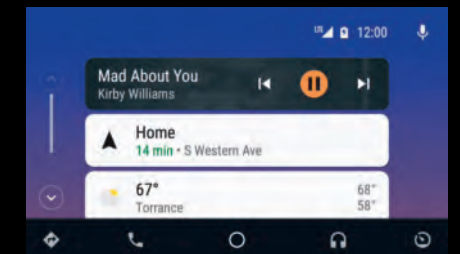

NISSAN INTELLIGENT MOBILITY™ SEAMLESS CONNECTIVITY

With Nissan Intelligent Mobility, Versa Note lets you stay connected and keep your hands on the wheel. Equipped with available Siri® voice control, Apple CarPlay™ brings on board your contacts, the music apps you love, Apple Maps,™ and more. Android Auto™ gets you where you're going with Google Maps™ as a guide and Google Play™ Music providing the soundtrack along the way. You just need to say, "Hey Google."^{3, 4, 5}