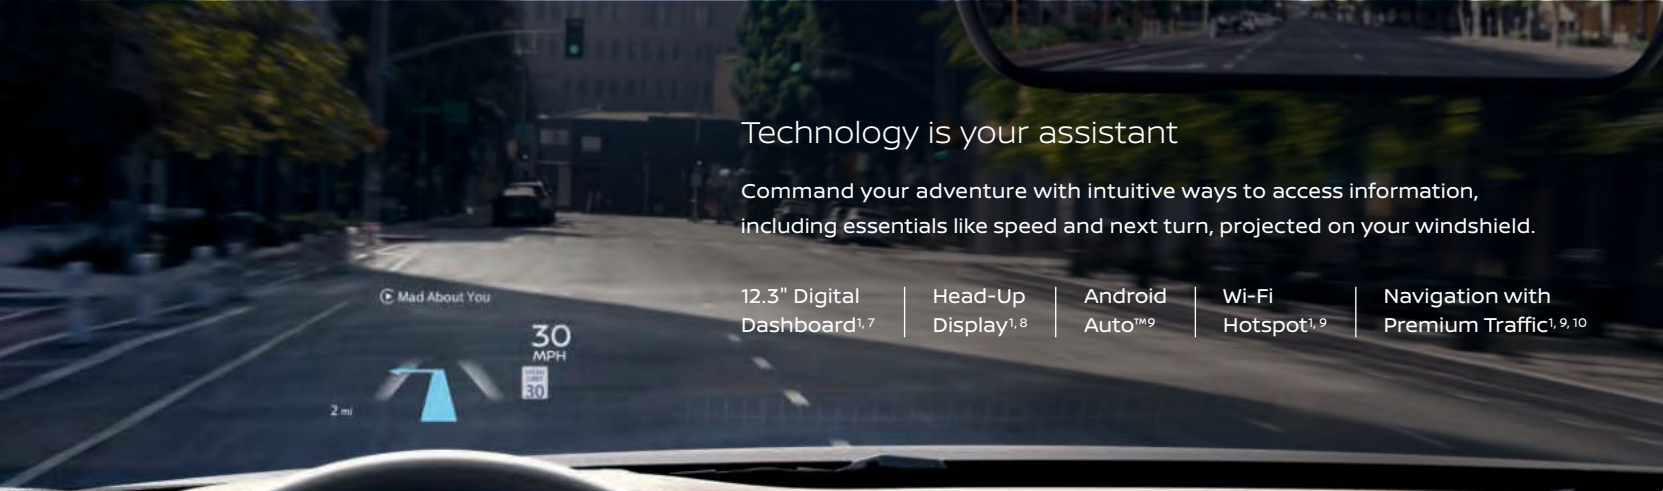

Nissan Pathfinder[®] Rock Creek[®] shown in Two-tone Boulder Gray Pearl / Super Black⁴ with accessory Black Rear Bumper Protector.

Adventure on your own terms

The Pathfinder® interior was crafted to feel like a sanctuary after a long day on the trail. With three rows and the EZ FLEX® Seating System, which lets the 2nd row tilt and slide even with a car seat attached,⁵ your only worry will be getting a word in.

Technology is your assistant

Command your adventure with intuitive ways to access information, including essentials like speed and next turn, projected on your windshield.

- 12.3" Digital Dashboard^{1,7}
- Head-Up Display^{1,8}
- Android Auto™⁹
- Wi-Fi Hotspot^{1,9}
- Navigation with Premium Traffic^{1,9,10}