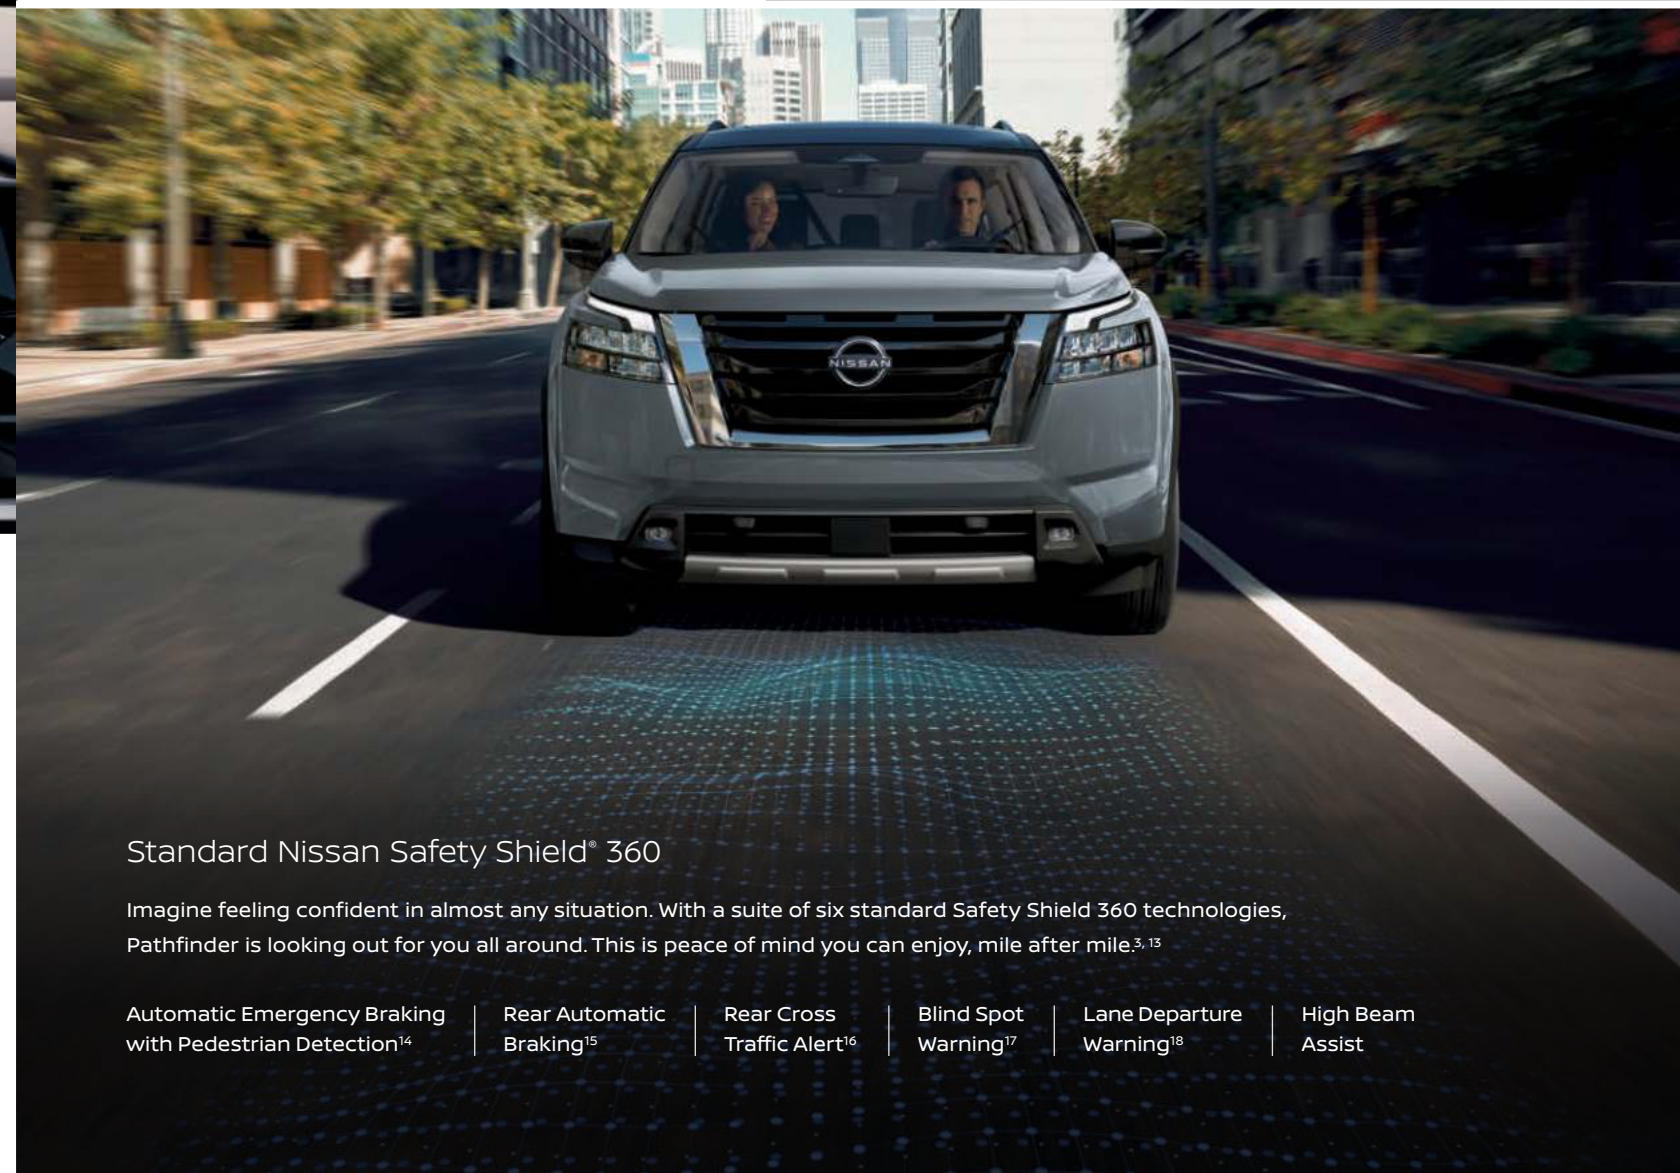

Standard Nissan Safety Shield® 360

Imagine feeling confident in almost any situation. With a suite of six standard Safety Shield 360 technologies, Pathfinder is looking out for you all around. This is peace of mind you can enjoy, mile after mile.^{3,13}

- Automatic Emergency Braking with Pedestrian Detection¹⁴
- Rear Automatic Braking¹⁵
- Rear Cross Traffic Alert¹⁶
- Blind Spot Warning¹⁷
- Lane Departure Warning¹⁸
- High Beam Assist