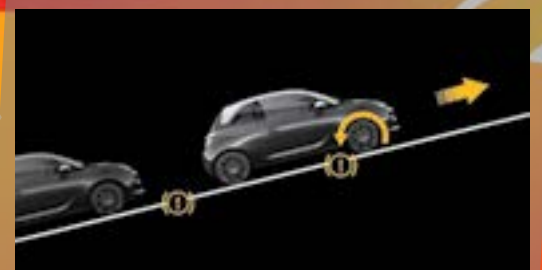

AND WE BACK YOU.

The standard Hill Start Assist function allows you stress-free parking or pulling away on a slope, without use of the handbrake. When the brake pedal is released it maintains the brake pressure for up to 2 seconds to prevent backward movement.