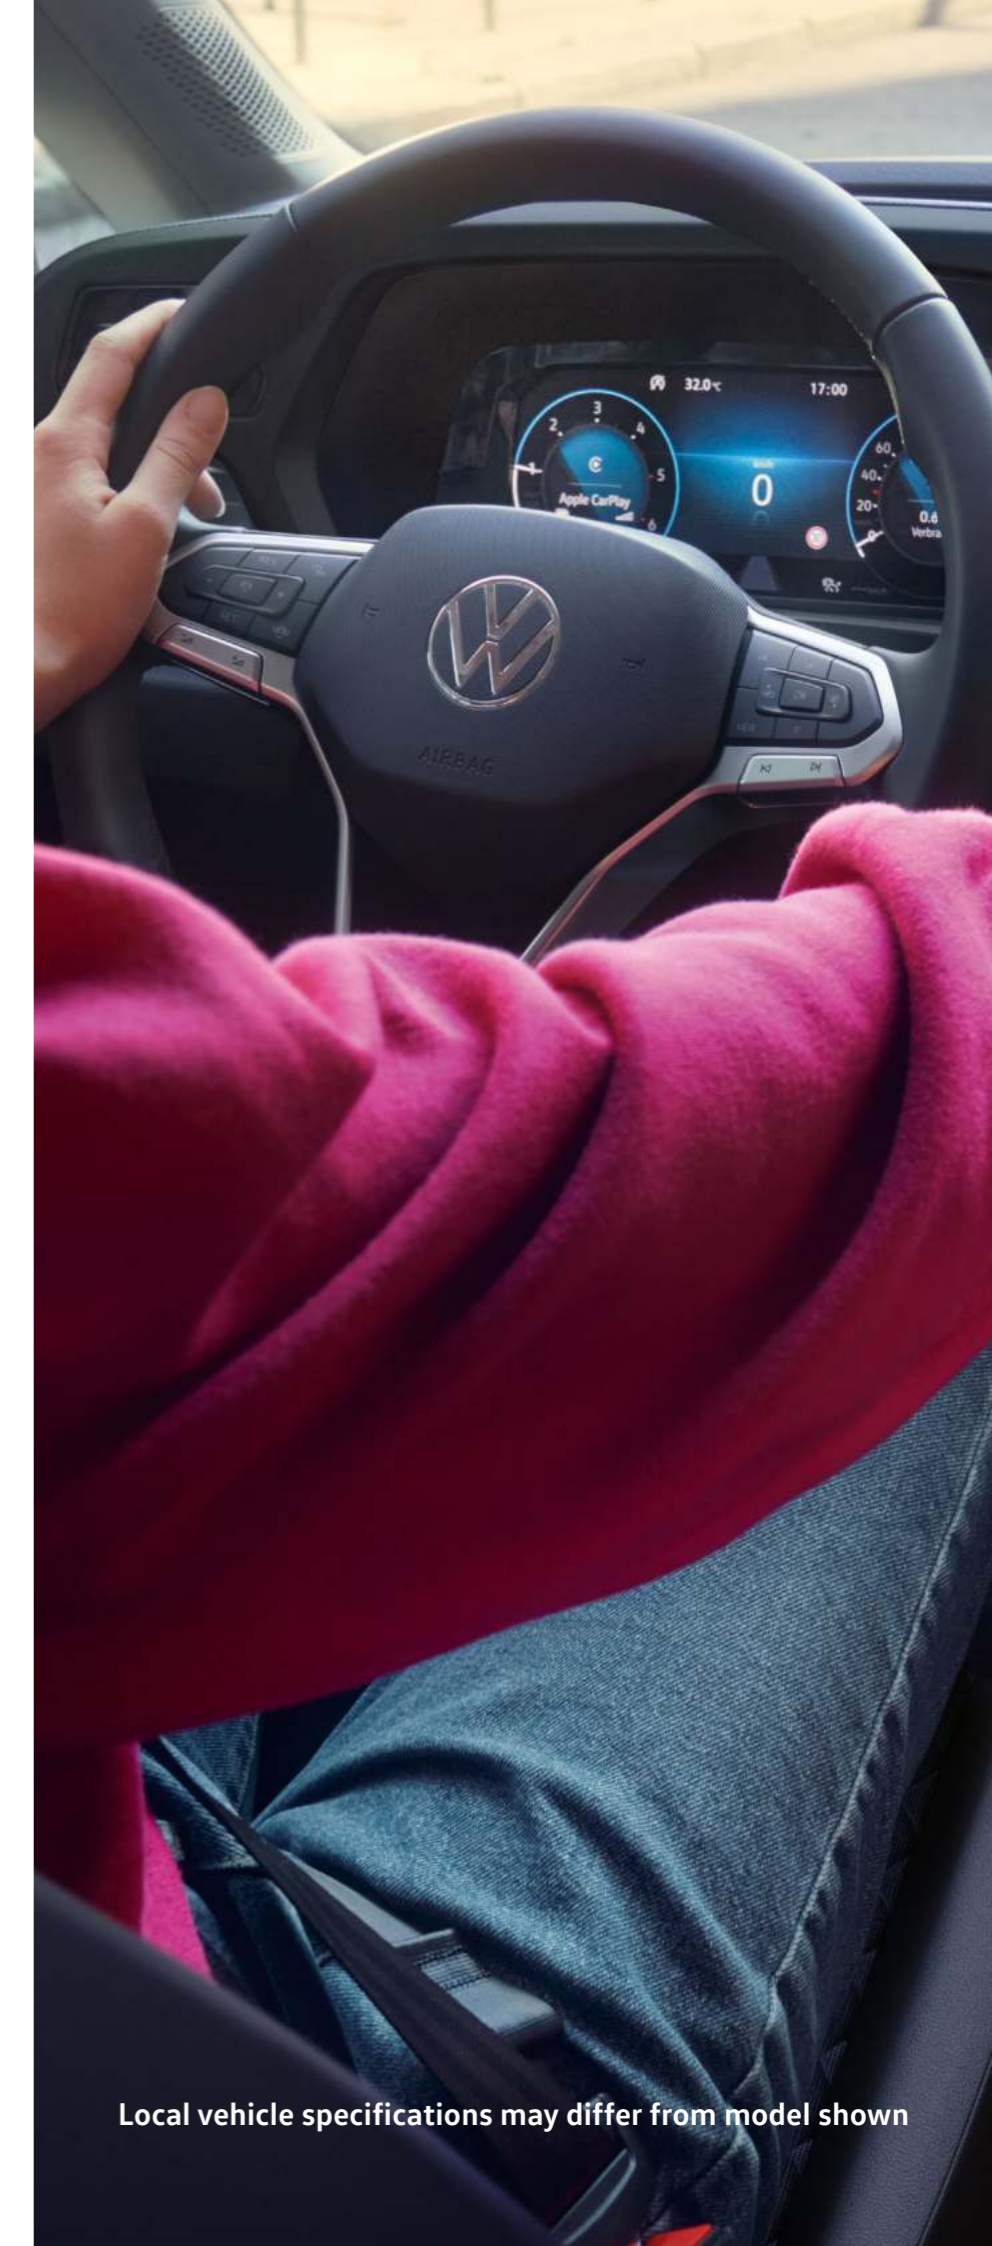

Volkswagen EasyDrive Vehicle Service Plans	Caddy Kombi 1.6i 81kW SWB - 7 Seater	Caddy Kombi 2.0 TDI 81kW SWB - 7 Seater	Caddy Maxi Kombi 2.0 TDI 81kW LWB
Service Plan (3-year /45 000 km)	R6 061,00	-	-
Service Plan (3-year /60 000 km)	-	X	X
Service Plan (4-year /60 000 km)	R93 41,00	R1 973,00	R1 973,00
Service Plan (5-year /90 000 km)	R14 591,00	R8 694,00	R8 694,00
Service Plan (5-year /120 000 km)	R19 673,00	R14 018,00	R14 018,00
Service Plan (6-year /150 000 km)	R24 521,00	R19 323,00	R19 323,00
Service Plan (6-year /180 000 km)	R29 260,00	R25 125,00	R25 125,00
Service Plan (7-year /210 000 km)	R32 602,00	R31 013,00	R31 013,00
Service Plan (8-year /240 000 km)	R37 451,00	R37 911,00	R37 911,00
Service Plan (9-year /270 000 km)	R44 038,00	R43 215,00	R43 215,00
Service Plan (10-year /300 000 km)	R49 216,00	R51 174,00	R51 174,00

Local vehicle specifications may differ from model shown