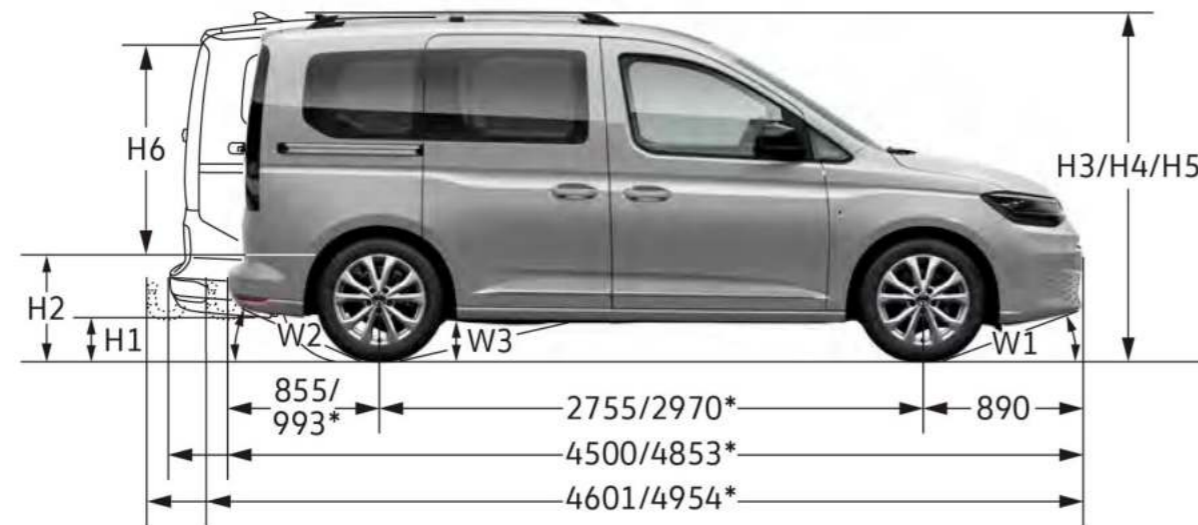

Technical dimensions

*Values apply to Maxi.

Dimensions			Kombi, Caddy, Life, Move and Style	Kombi Maxi, Caddy Maxi, Life Maxi, Move Maxi and Style Maxi
B1	load/luggage compartment width, min./max.	(mm)	1,185	
H1	ground clearance (measured underneath the engine guard)	(mm)	144	143
H2	loading sill over stationary level	(mm)	562	563
H3/H4/H5	vehicle height/incl. roof railing* (optional)/with antenna base* (optional)	(mm)	1,798/1,832/1,833	1,800/1,836/1,835
H6	loading height	(mm)	1,200	1,211
L1/L2/L3	load/luggage compartment floor length, behind 1 st /2 nd /3 rd row of seats (optional)	(mm)	1,913/1,100/317	2,265/1,452/629
W1/W2	approach and departure angle, front/rear	(°)	14.2/ 19.3	14.7/15.9
W3	ramp angle	(°)	12.9	11.8
	vehicle width/with exterior mirror	(mm)	1,855/2,100	
	side sliding doors, width x height	(mm)	701 x 1,072	844 x 1,072
	rear aperture, with tailgate/with wing doors (optional), width x height	(mm)	1,185 x 1,122/1,185 x 1,098	
	load/luggage compartment volume behind 1 st row of seats (2 nd row of seats removed), max./		2,556/	3,105/
	behind 2 nd row of seats, max./behind 3 rd row of seats** to the upper edge of the backrest	(l)	1,213/191	1,720/446