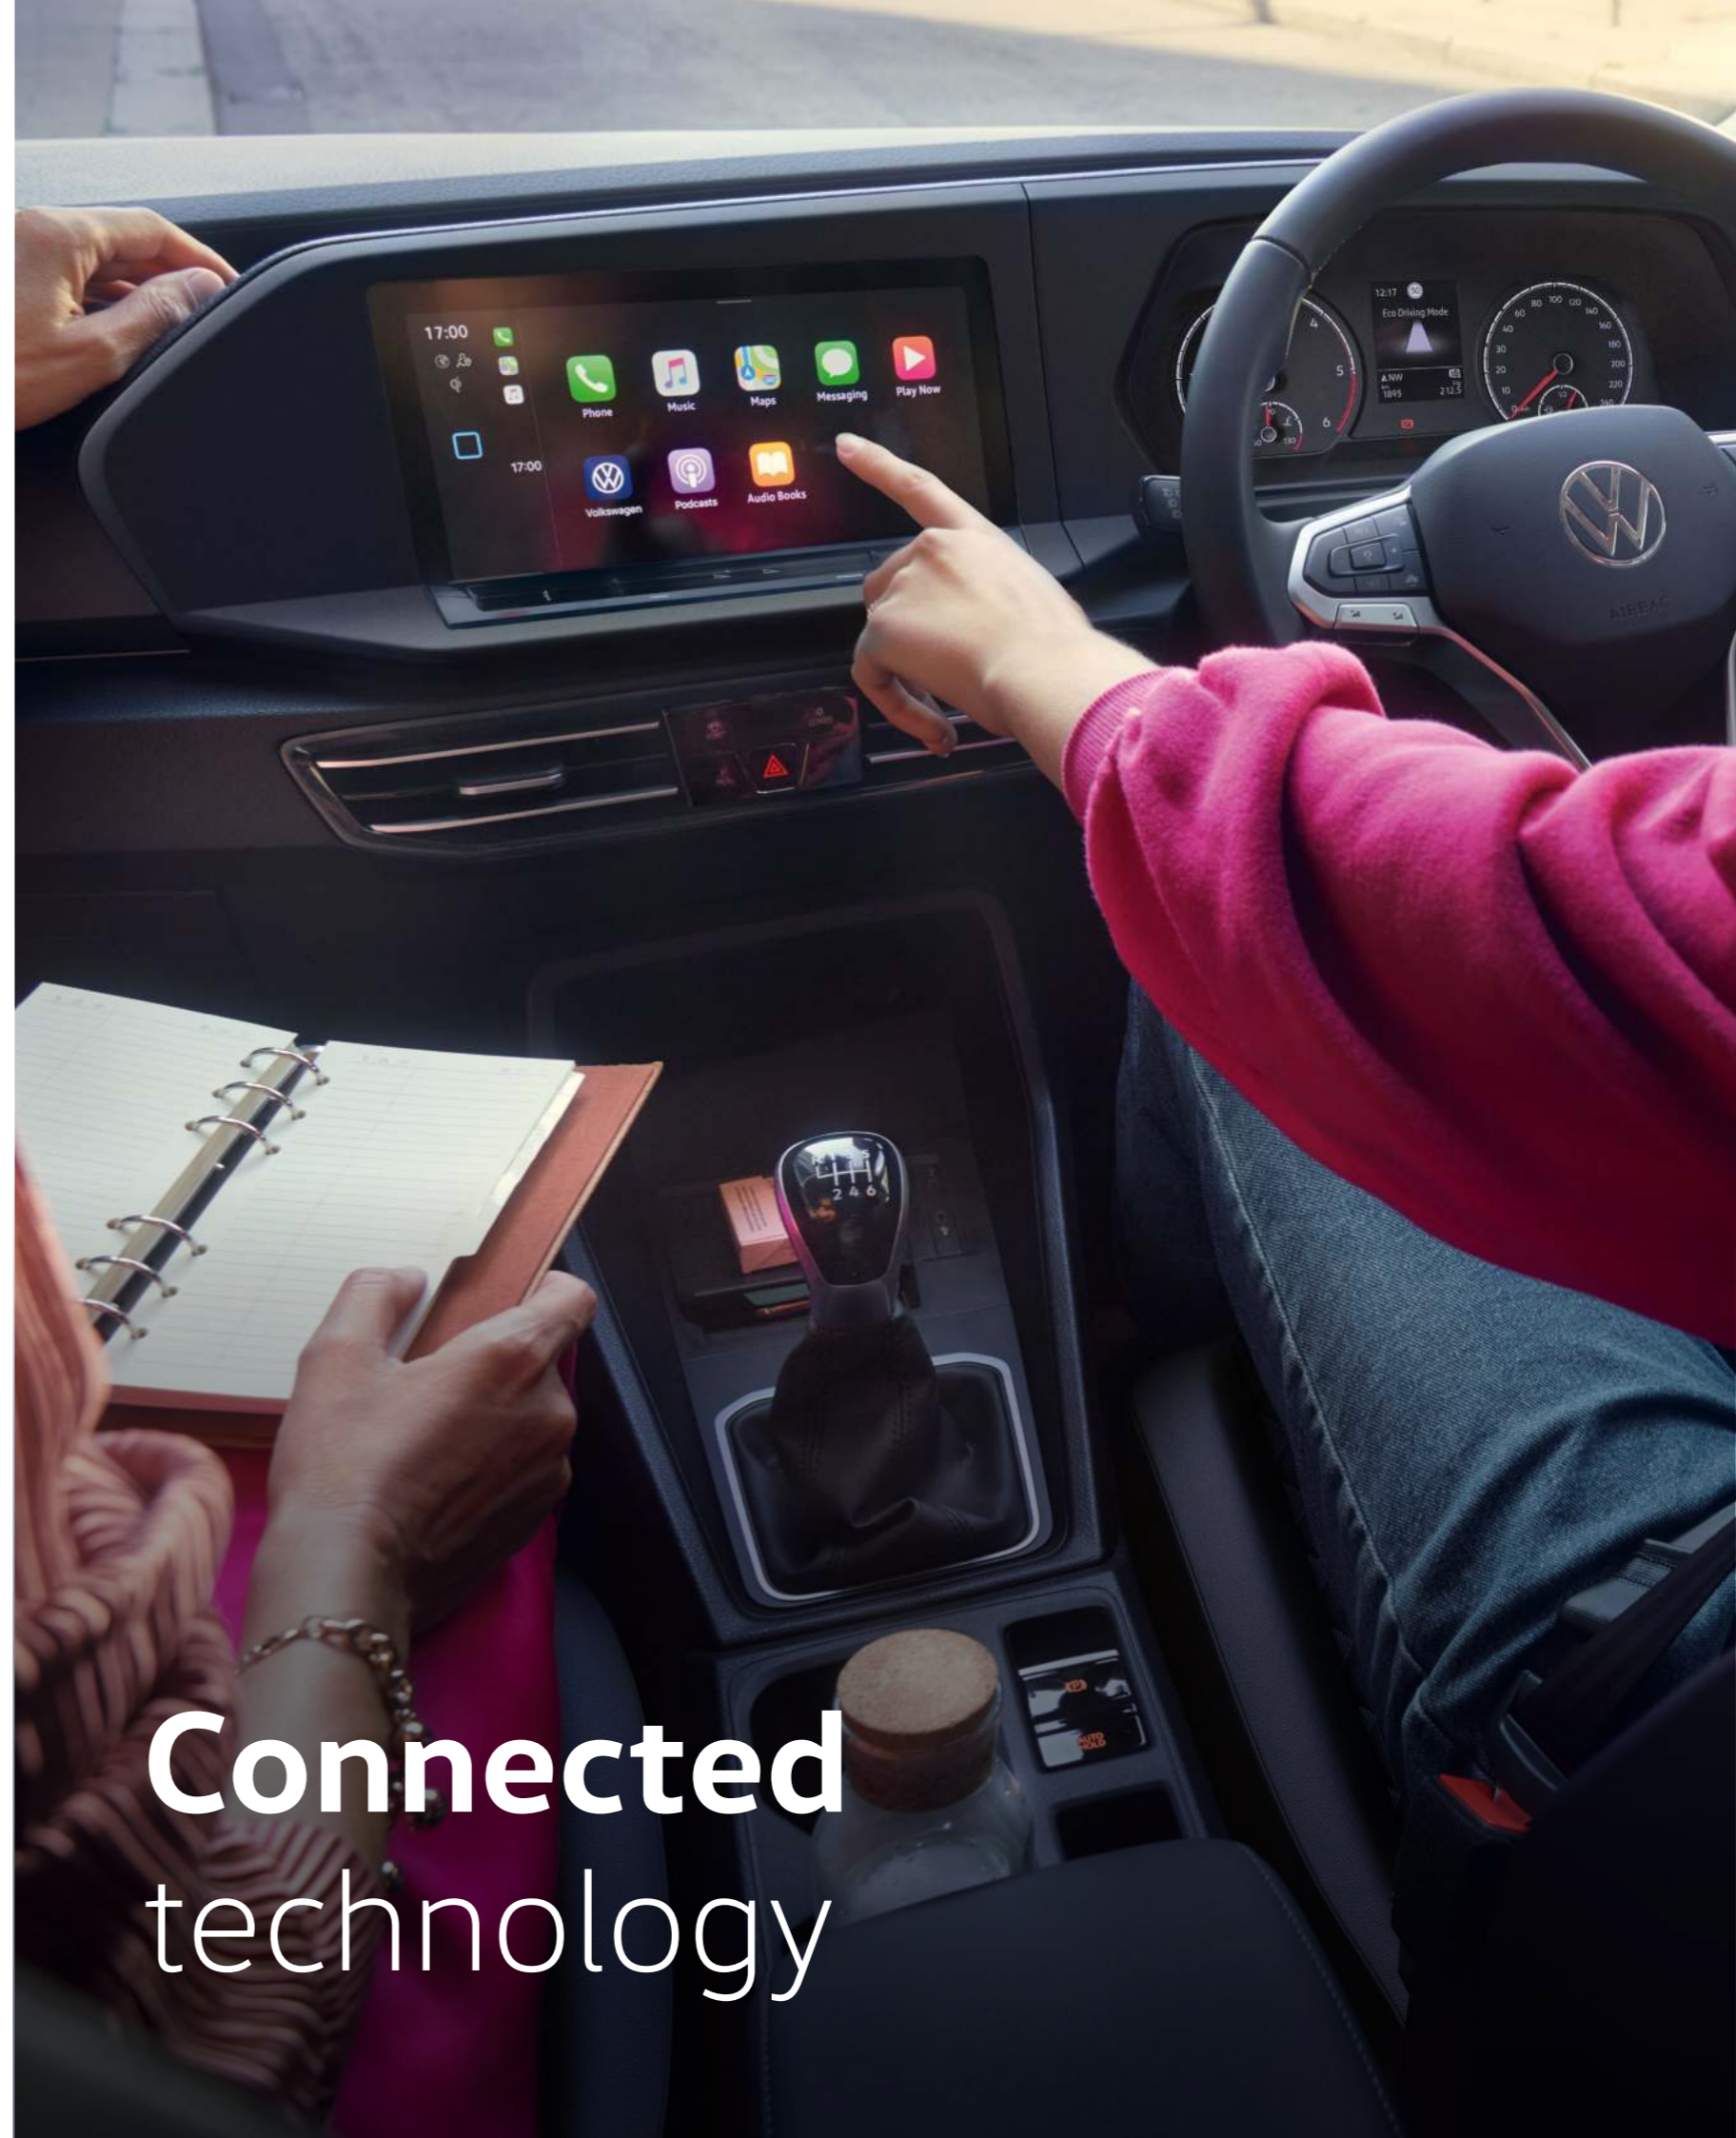

Adjustable side mirrors

Electrically adjusted, side mirrors that keep your sights on the road.

The new Caddy Kombi's smart infotainment system keeps you connected and puts you in control.

App-Connect (optional)

The optional App-Connect feature allows you to conveniently use selected apps, content or take calls from your smartphone at the touch of a button. Content is transmitted to the display of the infotainment system and can be comfortably and clearly controlled within your line of vision.

Infotainment at your fingertips

The new Caddy Kombi's smart infotainment system gives you control of your drive. Through the multifunction steering wheel, you can connect from the outset to our Composition Audio 16.51 cm (6.5-inch) colour touchscreen radio. Comes standard with 4 speakers and an easily accessible USB type C socket.