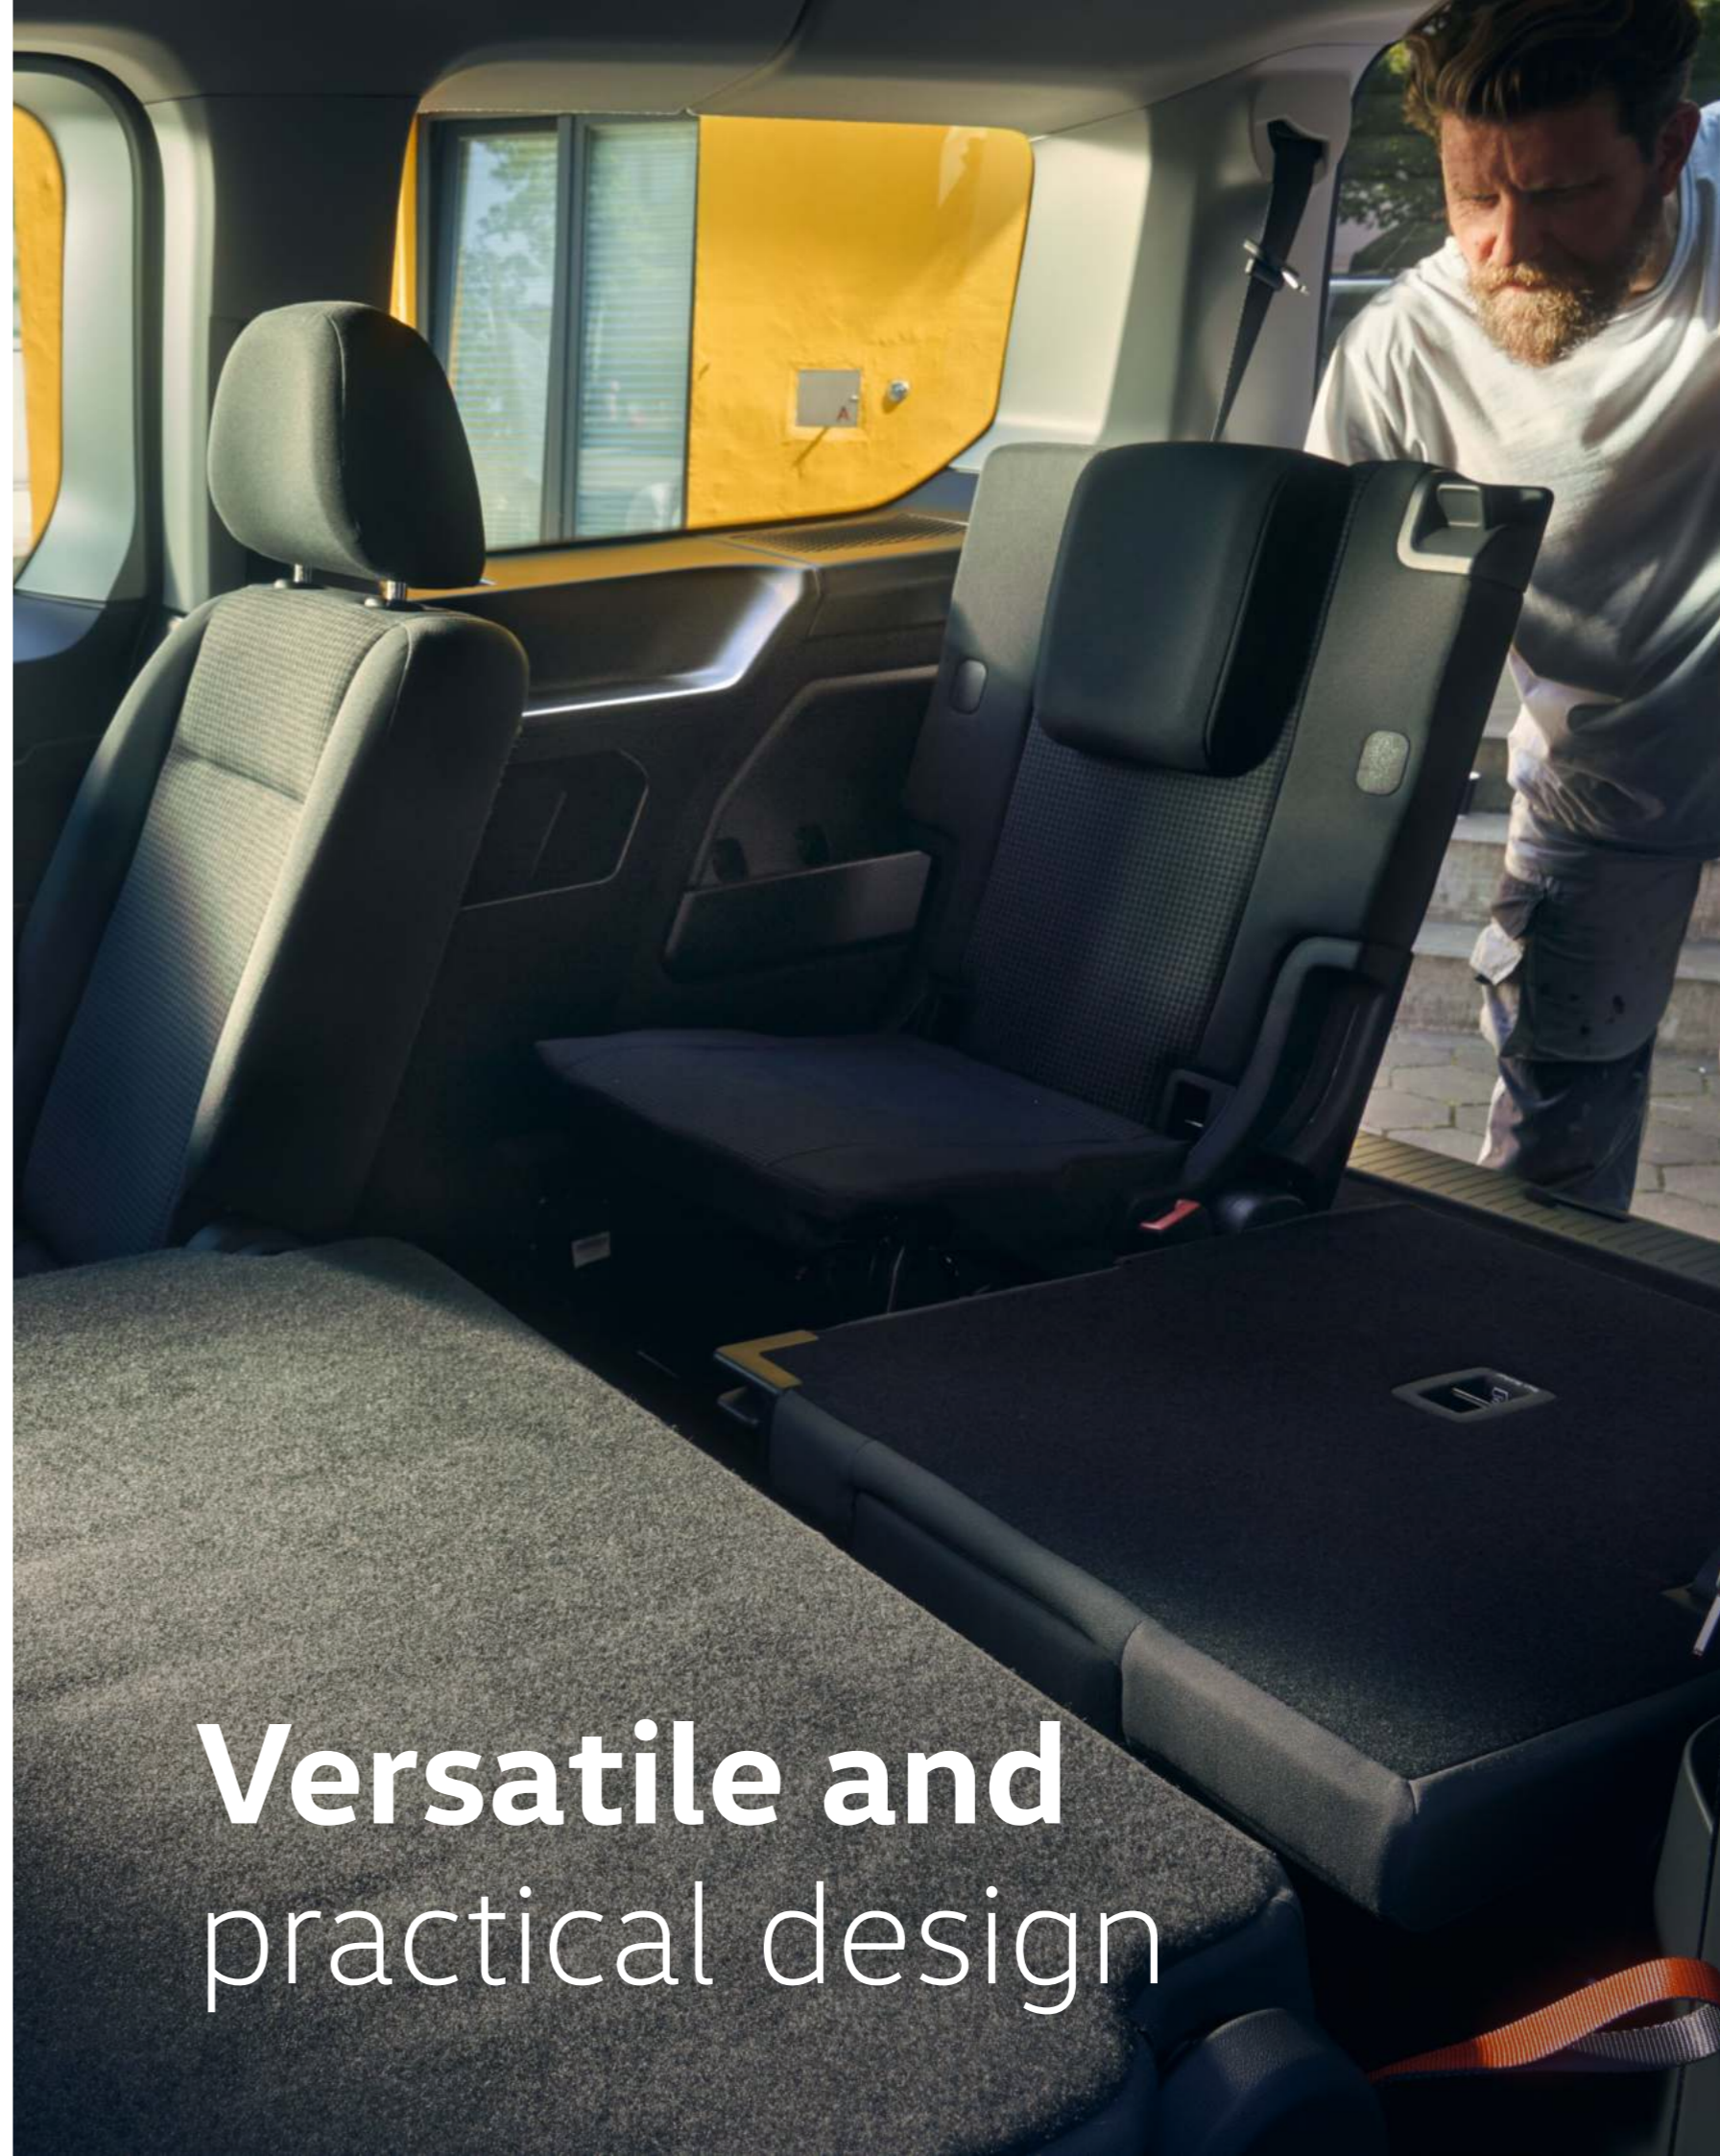

Whether you're doing school runs or work trips, always look the part in the new Caddy Kombi. The new distinctive style of the exterior combines striking design with practical consideration.

Stylish front

The outside of the new Caddy Kombi now boasts a new honeycomb grille with dynamic lines for improved efficiency, and a stylish black bumper.

Lighting the way

Get used to safer, more comfortable driving with powerful halogen headlights and separate daytime running lights, that are permanently switched on during driving, ensuring your drive is a safe one.

Doors and windows

Convenient rear sliding doors and optional wing doors gives you seamless access into the new Caddy Kombi.

**Versatile and
practical design**