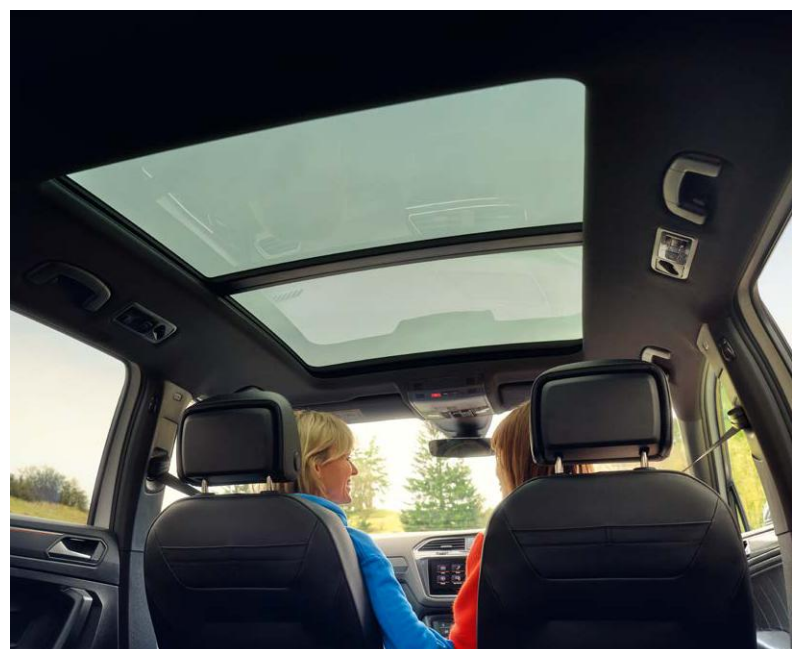

Luxury comes **standard**

The Tiguan Allspace's premium design is more spacious than the previous generation.

Every bit of the vehicle has been optimised to create more space. From the inside, it's easy to understand why the Tiguan Allspace is about more than just contemporary refinement. Exceptional comfort levels combined with cleverly thought-out design create a comfortable and functional cabin.